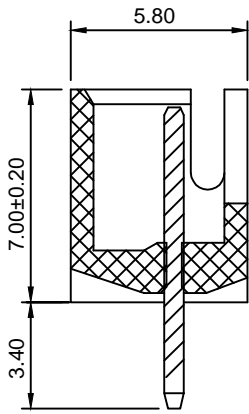

- Specifications:**  
 规格:
- 1.Voltage rating:250VAC/DC  
 额定电压: 250V AC/DC
  - 2.Current rating:3A AC/DC  
 额定电流: 3A AC/DC
  - 3.Withstanding voltage:1000V AC/minute  
 耐受电压: 1000V AC/分钟
  - 4.Temperature range: -25°C-+85°C  
 温度范围: -25°C-+85°C
  - 5.Insulation resistance:1000MΩ MIN  
 绝缘电阻: 1000MΩ MIN
  - 6.Contact resistance:10mΩ Max  
 接触电阻: 10mΩ Max

8821WV-XXP	Nylon UL94V-0	Brass	Tin Plated	8821H
Series No.	Material	Material	Metal plating	Mate with Housing

Circuits	Dimensions		
	A	B	C
2	2.50	6.10	7.50
3	5.00	8.60	10.00
4	7.50	11.10	12.50
5	10.00	13.60	15.00
6	12.50	16.10	17.50
7	15.00	18.60	20.00
8	17.50	21.10	22.50
9	20.00	23.60	25.00
10	22.50	26.10	27.50
11	25.00	28.60	30.00
12	27.50	31.10	32.50
13	30.00	33.60	35.00
14	32.50	36.10	37.50
15	35.00	38.60	40.00
16	37.50	41.10	42.50

ECN BO.		new		2015/5/3	A	瀚源
DESIGNED	CHECKED	APPROVAL	DRAWING NUMBER	DATE.	REV.	
Mikey	Tom	Jerry	PART NAME	8821WV-XXP	UNLESS OTHERWISE SPECIFIED,TOLERANCE:	X. ±0.25 X.x ±0.20 X.xx ±0.15 ANGULAR ±3°
			MODEL NAME	H-8821WV-XXP		
			3RD ANGLE PROJ	HanElectricity Co.,LTD		FILE.NO.