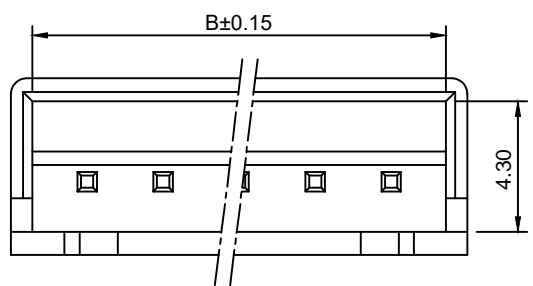

- Specifications:**  
 规格:
- 1.Voltage rating:250VAC/DC  
 额定电压: 250V AC/DC
  - 2.Current rating:3A AC/DC  
 额定电流: 3A AC/DC
  - 3.Withstanding voltage:1000V AC/minute  
 耐受电压: 1000V AC/分钟
  - 4.Temperature range: -25°C-+85°C  
 温度范围: -25°C-+85°C
  - 5.Insulation resistance:1000MΩ MIN  
 绝缘电阻: 1000MΩ MIN
  - 6.Contact resistance:10mΩ Max  
 接触电阻: 10mΩ Max

8821WV-XXP	Nylon UL94V-0	Brass	Tin Plated	8821H
Series No.	Material	Material	Metal plating	Mate with Housing

Circuits	Dimensions		
	A	B	C
2	2.50	6.10	7.50
3	5.00	8.60	10.00
4	7.50	11.10	12.50
5	10.00	13.60	15.00
6	12.50	16.10	17.50
7	15.00	18.60	20.00
8	17.50	21.10	22.50
9	20.00	23.60	25.00
10	22.50	26.10	27.50
11	25.00	28.60	30.00
12	27.50	31.10	32.50
13	30.00	33.60	35.00
14	32.50	36.10	37.50
15	35.00	38.60	40.00
16	37.50	41.10	42.50

ECN BO.		new		2015/5/3	A	瀚源
DESIGNED	CHECKED	APPROVAL	DRAWING NUMBER	DATE.	REV.	
Mikey	Tom	Jerry	PART NAME	8821WV-XXP	UNLESS OTHERWISE SPECIFIED,TOLERANCE:	X. ±0.25 X.x ±0.20 X.xx ±0.15 ANGULAR ±3°
			MODEL NAME	H-8821WV-XXP		
			3RD ANGLE PROJ	HanElectricity Co.,LTD		FILE.NO.