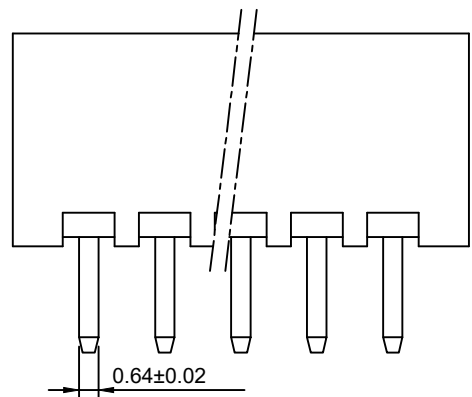

- Specifications:**  
 规格:
- 1.Voltage rating:250VAC/DC  
 额定电压: 250V AC/DC
  - 2.Current rating:3A AC/DC  
 额定电流: 3A AC/DC
  - 3.Withstanding voltage:1000V AC/minute  
 耐受电压: 1000V AC/分钟
  - 4.Temperature range: -25°C-+85°C  
 温度范围: -25°C-+85°C
  - 5.Insulation resistance:1000MΩ MIN  
 绝缘电阻: 1000MΩ MIN
  - 6.Contact resistance:10mΩ Max  
 接触电阻: 10mΩ Max

8821WV-XXP	Nylon UL94V-0	Brass	Tin Plated	8821H
Series No.	Material	Material	Metal plating	Mate with Housing

Circuits	Dimensions		
	A	B	C
2	2.50	6.10	7.50
3	5.00	8.60	10.00
4	7.50	11.10	12.50
5	10.00	13.60	15.00
6	12.50	16.10	17.50
7	15.00	18.60	20.00
8	17.50	21.10	22.50
9	20.00	23.60	25.00
10	22.50	26.10	27.50
11	25.00	28.60	30.00
12	27.50	31.10	32.50
13	30.00	33.60	35.00
14	32.50	36.10	37.50
15	35.00	38.60	40.00
16	37.50	41.10	42.50

ECN BO.		new		2015/5/3	A	瀚源
DESIGNED	CHECKED	APPROVAL	DRAWING NUMBER	DATE.	REV.	
Mikey	Tom	Jerry	PART NAME	8821WV-XXP	UNLESS OTHERWISE SPECIFIED,TOLERANCE:	X. ±0.25 X.x ±0.20 X.xx ±0.15 ANGULAR ±3°
			MODEL NAME	H-8821WV-XXP		
			3RD ANGLE PROJ	HanElectricity Co.,LTD		FILE.NO.