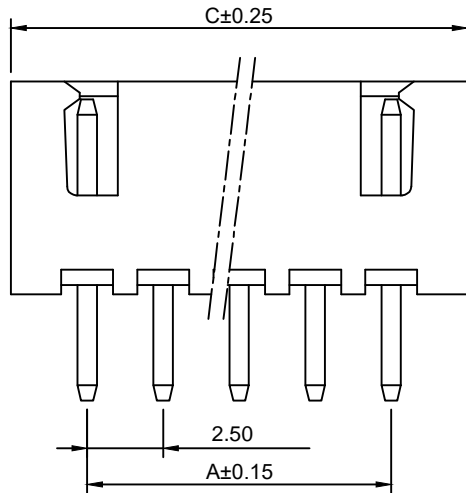

- Specifications:**  
 规格:
- 1.Voltage rating:250VAC/DC  
 额定电压: 250V AC/DC
  - 2.Current rating:3A AC/DC  
 额定电流: 3A AC/DC
  - 3.Withstanding voltage:1000V AC/minute  
 耐受电压: 1000V AC/分钟
  - 4.Temperature range: -25°C-+85°C  
 温度范围: -25°C-+85°C
  - 5.Insulation resistance:1000MΩ MIN  
 绝缘电阻: 1000MΩ MIN
  - 6.Contact resistance:10mΩ Max  
 接触电阻: 10mΩ Max

8821WV-XXP	Nylon UL94V-0	Brass	Tin Plated	8821H
Series No.	Material	Material	Metal plating	Mate with Housing

Circuits	Dimensions		
	A	B	C
2	2.50	6.10	7.50
3	5.00	8.60	10.00
4	7.50	11.10	12.50
5	10.00	13.60	15.00
6	12.50	16.10	17.50
7	15.00	18.60	20.00
8	17.50	21.10	22.50
9	20.00	23.60	25.00
10	22.50	26.10	27.50
11	25.00	28.60	30.00
12	27.50	31.10	32.50
13	30.00	33.60	35.00
14	32.50	36.10	37.50
15	35.00	38.60	40.00
16	37.50	41.10	42.50

ECN BO.		new		2015/5/3	A	瀚源
DESIGNED	CHECKED	APPROVAL	DRAWING NUMBER	DATE.	REV.	
Mikey	Tom	Jerry	PART NAME	8821WV-XXP	UNLESS OTHERWISE SPECIFIED,TOLERANCE:	X. ±0.25 X.x ±0.20 X.xx ±0.15 ANGULAR ±3°
			MODEL NAME	H-8821WV-XXP		
			3RD ANGLE PROJ	HanElectricity Co.,LTD		FILE.NO.