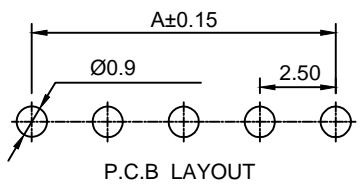

- Specifications:**  
 规格:
- 1.Voltage rating:250VAC/DC  
 额定电压: 250V AC/DC
  - 2.Current rating:3A AC/DC  
 额定电流: 3A AC/DC
  - 3.Withstanding voltage:1000V AC/minute  
 耐受电压: 1000V AC/分钟
  - 4.Temperature range: -25°C-+85°C  
 温度范围: -25°C-+85°C
  - 5.Insulation resistance:1000MΩ MIN  
 绝缘电阻: 1000MΩ MIN
  - 6.Contact resistance:10mΩ Max  
 接触电阻: 10mΩ Max

8821WV-XXP	Nylon UL94V-0	Brass	Tin Plated	8821H
Series No.	Material	Material	Metal plating	Mate with Housing

Circuits	Dimensions		
	A	B	C
2	2.50	6.10	7.50
3	5.00	8.60	10.00
4	7.50	11.10	12.50
5	10.00	13.60	15.00
6	12.50	16.10	17.50
7	15.00	18.60	20.00
8	17.50	21.10	22.50
9	20.00	23.60	25.00
10	22.50	26.10	27.50
11	25.00	28.60	30.00
12	27.50	31.10	32.50
13	30.00	33.60	35.00
14	32.50	36.10	37.50
15	35.00	38.60	40.00
16	37.50	41.10	42.50

ECN BO.		new		2015/5/3	A	瀚源
DESIGNED	CHECKED	APPROVAL	DRAWING NUMBER	DATE.	REV.	
Mikey	Tom	Jerry	PART NAME	8821WV-XXP	UNLESS OTHERWISE SPECIFIED,TOLERANCE:	X. ±0.25 X.x ±0.20 X.xx ±0.15 ANGULAR ±3°
			MODEL NAME	H-8821WV-XXP		
			3RD ANGLE PROJ	HanElectricity Co.,LTD		FILE.NO.