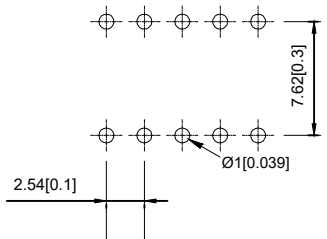

Projection(P)

Short(S)

SECTION A-A

PART NO.	NO.OF POS	DIM.A	DIM.B
DS-01	1	4.06	
DS-02	2	6.6	2.54
DS-03	3	9.14	5.08
DS-04	4	11.68	7.62
DS-05	5	14.22	10.16
DS-06	6	16.76	12.7
DS-07	7	19.3	15.24
DS-08	8	21.84	17.78
DS-09	9	24.38	20.32
DS-10	10	26.92	22.86
DS-12	12	32	27.94

SPECIFICATION
 Contact Rating: 25mA,24V DC
 Contact Resistance: 50mΩ max
 Insulation Resistance: 100mΩ min.500V DC
 Dielectric Strength: 500V AC/1minute
 Operating Force: 1000gf max
 Travel: 2mm
 Operating Life: 3000cycles
 Operating Temp: -20°C~+70°C
 Storage Temp: -40°C~+80°C

DESIGNED		CHECKED		APPROVAL		DRAWING NUMBER		DATE		REV.		SCALE	
Mikey		Tom		Jerry		DSWBXXLHGET		2015/5/3		A		3:1	
ECN BO.		DESCRIPTION.		DATE.		REV.		SCALT: 1/2		SCALE: 3:1		UNLESS OTHERWISE SPECIFIED, TOLERANCE:	
3RD ANGLE PROJ		PART NAME		MODEL NAME		DSWBXXLHGET		X. ±0.25		X.x ±0.20		X.xx ±0.15	
HanElectricity Co.,LTD		FILE.NO.											