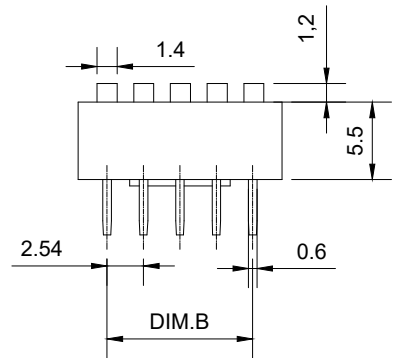

Projection(P)

Short(S)

SECTION A-A

PART NO.	NO.OF POS	DIM.A	DIM.B
DS-01	1	4.06	
DS-02	2	6.6	2.54
DS-03	3	9.14	5.08
DS-04	4	11.68	7.62
DS-05	5	14.22	10.16
DS-06	6	16.76	12.7
DS-07	7	19.3	15.24
DS-08	8	21.84	17.78
DS-09	9	24.38	20.32
DS-10	10	26.92	22.86
DS-12	12	32	27.94

SPECIFICATION
 Contact Rating: 25mA,24V DC
 Contact Resistance: 50mΩ max
 Insulation Resistance: 100mΩ min.500V DC
 Dielectric Strength: 500V AC/1minute
 Operating Force: 1000gf max
 Travel: 2mm
 Operating Life: 3000cycles
 Operating Temp: -20°C~+70°C
 Storage Temp: -40°C~+80°C

ITEM	PAPT NAMF	QTY	MATERIAL	FINISHING
4	Terminal		Copper Alloy	T: Tin plated G: Plating Gold≥15MU
3	Base	1	PBT	Black
2	Keystake	1	PBT	white
1	Cover	1	PBT	Black Blue Red

DSWB XX LHGET

Packing: T: Tube R: Reel
 Finish: E: 1u-3u F: 10u
 Finish G: Full Gold S: Contat Gold plated
 Terminal S: SMD H: Straight
 Actuator T(Tape sealed) S (Low profile W/O Tape) L (Extension)
 HP: Haif-Pitch IC: IC PV: Piano WB: WB

DESIGNED		CHECKED		APPROVAL		DRAWING NUMBER		DATE		REV.		SCALE	
Mikey		Tom		Jerry		DSWBXXLHGET		2015/5/3		A		3:1	
ECN BO.		DESCRIPTION.		DATE.		REV.		SCALT: 1/2		SCALE: 3:1		UNLESS OTHERWISE SPECIFIED, TOLERANCE:	
3RD ANGLE PROJ		PART NAME		MODEL NAME		DSWBXXLHGET		X. ±0.25		X.x ±0.20		X.xx ±0.15	
HanElectricity Co.,LTD		FILE.NO.											