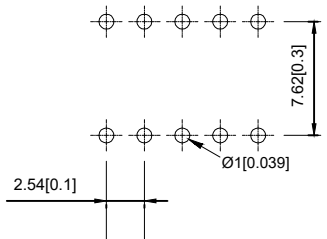

Projection(P)

Short(S)

SECTION A-A

PART NO.	NO.OF POS	DIM.A	DIM.B
DS-01	1	4.06	
DS-02	2	6.6	2.54
DS-03	3	9.14	5.08
DS-04	4	11.68	7.62
DS-05	5	14.22	10.16
DS-06	6	16.76	12.7
DS-07	7	19.3	15.24
DS-08	8	21.84	17.78
DS-09	9	24.38	20.32
DS-10	10	26.92	22.86
DS-12	12	32	27.94

SPECIFICATION
 Contact Rating: 25mA,24V DC
 Contact Resistance: 50mΩ max
 Insulation Resistance: 100mΩ min.500V DC
 Dielectric Strength: 500V AC/1minute
 Operating Force: 1000gf max
 Travel: 2mm
 Operating Life: 3000cycles
 Operating Temp: -20°C~+70°C
 Storage Temp: -40°C~+80°C

DESIGNED		CHECKED		APPROVAL		DRAWING NUMBER		DATE		REV.		SCALE	
Mikey		Tom		Jerry		DSWBXXLHGET		2015/5/3		A		3:1	
ECN BO.		DESCRIPTION.		DATE.		REV.		SCALT: 1/2		SCALE: 3:1		UNLESS OTHERWISE SPECIFIED, TOLERANCE:	
PART NAME		MODEL NAME		3RD ANGLE PROJ		DSWBXXLHGET		HanElectricity Co.,LTD		X. ±0.25		X.x ±0.20	
										X.xx ±0.15		ANGULAR ±3°	
FILE.NO.													