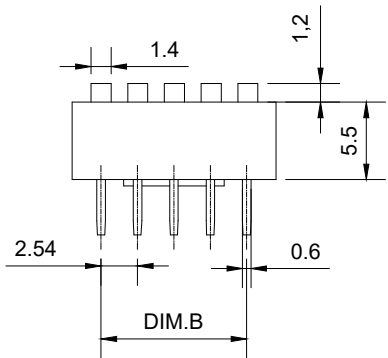

Projection(P)

Short(S)

SECTION A-A

PART NO.	NO.OF POS	DIM.A	DIM.B
DS-01	1	4.06	
DS-02	2	6.6	2.54
DS-03	3	9.14	5.08
DS-04	4	11.68	7.62
DS-05	5	14.22	10.16
DS-06	6	16.76	12.7
DS-07	7	19.3	15.24
DS-08	8	21.84	17.78
DS-09	9	24.38	20.32
DS-10	10	26.92	22.86
DS-12	12	32	27.94

SPECIFICATION
 Contact Rating: 25mA,24V DC
 Contact Resistance: 50mΩ max
 Insulation Resistance: 100mΩ min.500V DC
 Dielectric Strength: 500V AC/1minute
 Operating Force: 1000gf max
 Travel: 2mm
 Operating Life: 3000cycles
 Operating Temp: -20°C~+70°C
 Storage Temp: -40°C~+80°C

ITEM	PAPT NAMF	QTY	MATERIAL	FINISHING
4	Terminal		Copper Alloy	T: Tin plated G: Plating Gold≥15MU
3	Base	1	PBT	Black
2	Keystake	1	PBT	white
1	Cover	1	PBT	Black Blue Red

DSWB XX LHGET

Packing: T: Tube R: Reel
 Finish: E: 1u-3u F: 10u
 Finish G: Full Gold S: Contact Gold plated
 Terminal S: SMD H: Straight
 Actuator T (Tape sealed) S (Low profile W/O Tape) L (Extension)
 HP: Half-Pitch IC: IC PV: Piano WB: WB

DESIGNED		CHECKED		APPROVAL		DRAWING NUMBER		DATE		REV.		SCALE	
Mikey		Tom		Jerry		DSWBXXLHGET		2015/5/3		A		3:1	
ECN BO.		DESCRIPTION.		DATE.		REV.		SCALT: 1/2		SCALE: 3:1		UNLESS OTHERWISE SPECIFIED, TOLERANCE:	
PART NAME		MODEL NAME		3RD ANGLE PROJ		DSWBXXLHGET		HanElectricity Co.,LTD		X. ±0.25		X.x ±0.20	
										X.xx ±0.15		ANGULAR ±3°	
FILE.NO.													