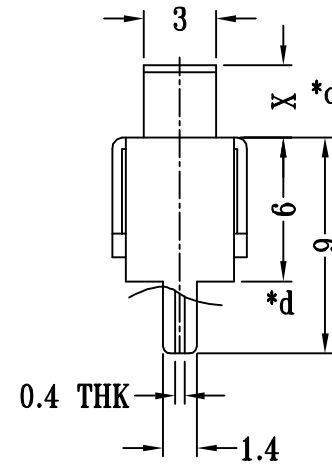

SCHMATIC (NON-SHORTING)

SS12F44G X

H(mm) : 2~12

P.C.B LAYOUT
BOTTOM VIEW

注：“*”表示关键尺寸（4个）。

6	SPRING	STEEL WIRE	1	NATURAL	new		2015/5/3	A	瀚源	
5	CONTACT	BRASS STRIP	1	Ag PLATED	DESCRIPTION.		DATE.	REV.		
4	TERMINAL	BRASS STRIP	3	Ag PLATED	DESIGNED	CHECKED	APPROVAL	DRAWING NUMBER	SCALE: 1/2	
3	BASE	PHENOLIC RESIN	1	NATURAL	Mikey	Tom	Jerry	PART NAME	SS12F44GX	UNLESS OTHERWISE SPECIFIED, TOLERANCE: X. ±0.25 X.x ±0.20 X.xx ±0.15 ANGULAIR ±3
2	FRAME	STEEL STRIP	1	Ni PLATED				MODEL NAME	SS12F44GX	
1	KNOB	POM	1	BLACK				3RD ANGLE PROJ	HanElectricity Co.,LTD	
NO.	PARTS	MATERIALS	Q'TY	FINISH						