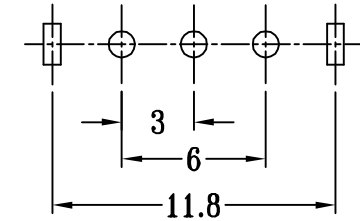

SCHMATIC (NON-SHORTING)

SS12F44G X

H(mm) : 2~12

P.C.B LAYOUT
BOTTOM VIEW

注：“*”表示关键尺寸（4个）。

6	SPRING	STEEL WIRE	1	NATURAL	new		2015/5/3	A	瀚源	
5	CONTACT	BRASS STRIP	1	Ag PLATED	DESCRIPTION.		DATE.	REV.		
4	TERMINAL	BRASS STRIP	3	Ag PLATED	DESIGNED	CHECKED	APPROVAL	DRAWING NUMBER	SCALE: 1/2	
3	BASE	PHENOLIC RESIN	1	NATURAL	Mikey	Tom	Jerry	PART NAME	SS12F44GX	UNLESS OTHERWISE SPECIFIED, TOLERANCE: X. ±0.25 X.x ±0.20 X.xx ±0.15 ANGULAIR ±3
2	FRAME	STEEL STRIP	1	Ni PLATED				MODEL NAME	SS12F44GX	
1	KNOB	POM	1	BLACK				3RD ANGLE PROJ	HanElectricity Co.,LTD	
NO.	PARTS	MATERIALS	Q'TY	FINISH						