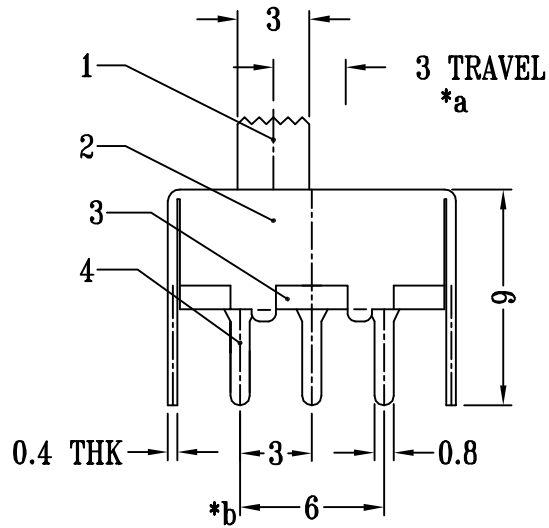

SCHMATIC (NON-SHORTING)

SS12F44G X

H(mm) : 2~12

P.C.B LAYOUT
BOTTOM VIEW

注：“*”表示关键尺寸（4个）。

6	SPRING	STEEL WIRE	1	NATURAL	new		2015/5/3	A	瀚源	
5	CONTACT	BRASS STRIP	1	Ag PLATED	DESCRIPTION.		DATE.	REV.		
4	TERMINAL	BRASS STRIP	3	Ag PLATED	DESIGNED	CHECKED	APPROVAL	DRAWING NUMBER	SCALE: 1/2	
3	BASE	PHENOLIC RESIN	1	NATURAL	Mikey	Tom	Jerry	PART NAME	SS12F44GX	UNLESS OTHERWISE SPECIFIED, TOLERANCE: X. ±0.25 X.x ±0.20 X.xx ±0.15 ANGULAIR ±3
2	FRAME	STEEL STRIP	1	Ni PLATED				MODEL NAME	SS12F44GX	
1	KNOB	POM	1	BLACK				3RD ANGLE PROJ	HanElectricity Co.,LTD	
NO.	PARTS	MATERIALS	Q'TY	FINISH						