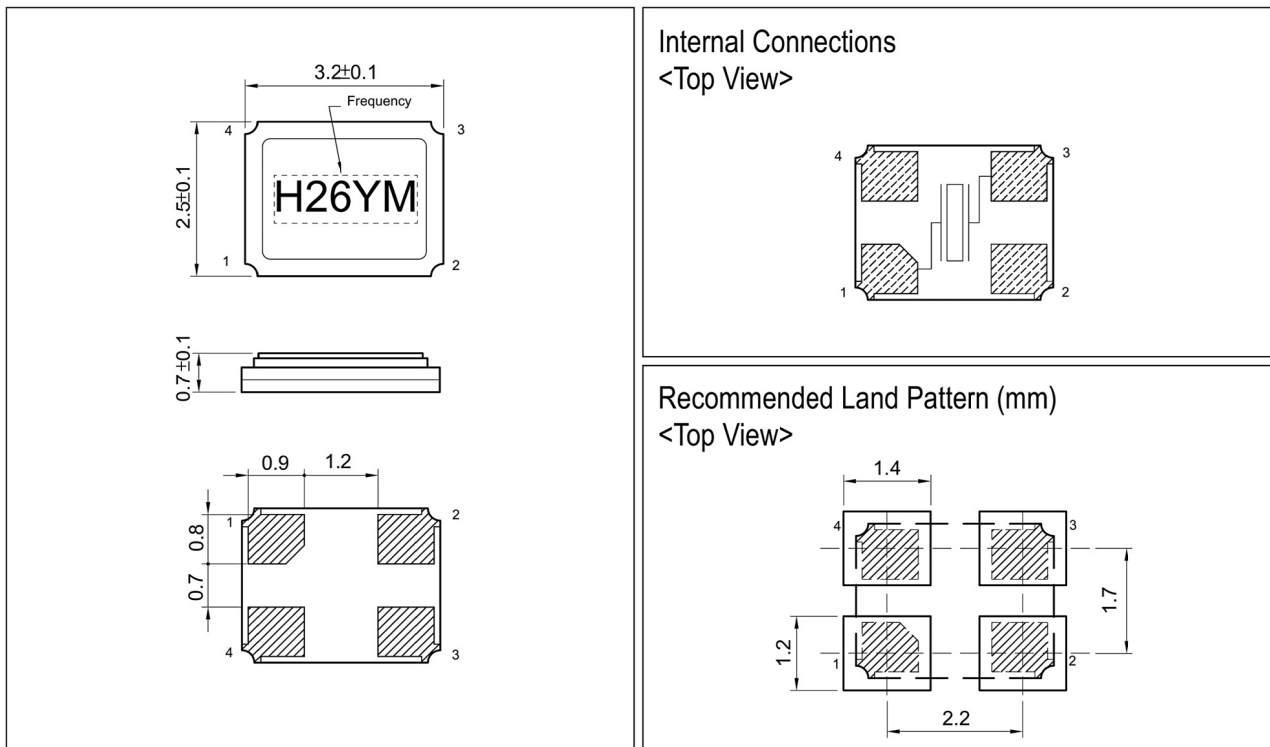

CRYSTAL RESONATOR

Seam Sealed Ceramic Package

HSX321S Series

Features:

- Mainstream miniature SMD type with a mature industry production history, current usage spreads over a wide range of applications.
- High precision and reliability with excellent heat resistance.
- Common solution for RF applications, module devices, and other consumer-based mobile products.

Dimension (mm):

Standard Specification:

| ITEM | TYPE | HSX321S | | | |
|--|------|------------------------------------|----------|----------|----------|
| Frequency Range | | 10MHz | 12~20MHz | 20~28MHz | 28~54MHz |
| Mode | | Fundamental | | | |
| Frequency Tolerance | | ±7ppm ~ ±50ppm (at. 25°C) | | | |
| Frequency Stability over Operating Temperature Range | | ±10ppm, or Specify | | | |
| Operating Temperature | | -10 ~ +60 °C , or Specify | | | |
| Load Capacitance | | Series, 8pF, 10pF, 12pF or Specify | | | |
| Drive Level | | 10µW (100µW Max.) | | | |
| Equivalent Series Resistance | | 150ΩMax. | 80ΩMax. | 60ΩMax. | 50ΩMax. |
| Storage Temp. Range | | -40 ~ +125°C | | | |