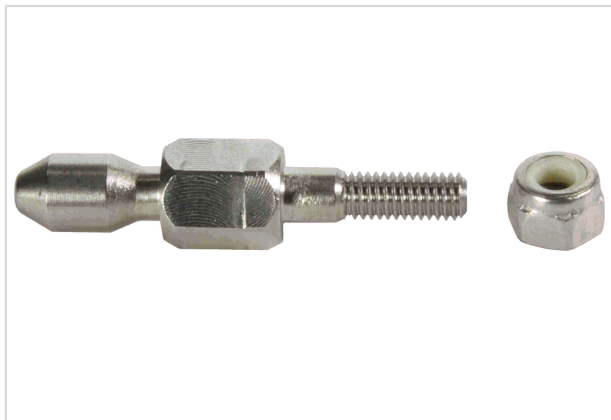

## har-modular coding pin T with nut

Image is for illustration purposes only. Please refer to product description.

|                    |   |
|--------------------|---|
| Part number        | 02 09 500 0004  |
| Specification      | har-modular coding pin T with nut   |
| HARTING eCatalogue | <a href="https://b2b.harting.com/02095000004">https://b2b.harting.com/02095000004</a> |

### Identification

|                              |   |
|------------------------------|---|
| Category                     | Accessories                                   |
| Series                       | har-modular®                                  |
| Identification               | T module                                      |
| Type of accessory            | Coding pin                                    |
| Description of the accessory | for female connectors<br>with selflocking nut |