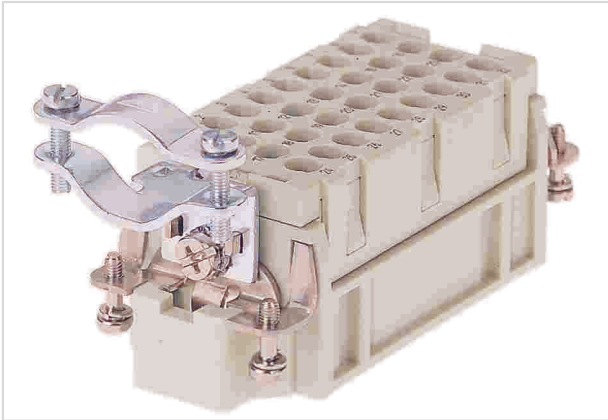

ZUGENTLASTUNGSSCHELLE-GEW F.KON

Image is for illustration purposes only. Please refer to product description.

Part number	09 00 000 5339
Specification	ZUGENTLASTUNGSSCHELLE-GEW F.KON
HARTING eCatalogue	https://b2b.harting.com/09000005339

Identification

Category	Accessories
Type of accessory	Strain relief clamp
Description of the accessory	Angled

Version

Pack contents	Strain relief clamp with 2 screws M3 Fixing screw M4 with washer
---------------	---

Technical characteristics

Clamping range	9 ... 19 mm
----------------	-------------

Material properties

RoHS	compliant
ELV status	compliant
China RoHS	e
REACH Annex XVII substances	No
REACH ANNEX XIV substances	No
REACH SVHC substances	No
California Proposition 65 substances	Yes
California Proposition 65 substances	Nickel

Commercial data

Packaging size	10
Net weight	13.7 g

Pushing Performance

Commercial data

Country of origin	Germany
European customs tariff number	85389099
eCl@ss	27440392 Connector (accessories)

X-ON Electronics