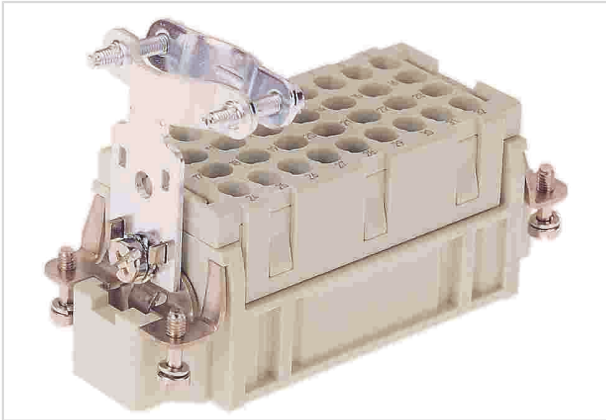

ZUGENTLASTUNGSSCHELLE-GR F.KON

Image is for illustration purposes only. Please refer to product description.

Part number	09 00 000 5340
Specification	ZUGENTLASTUNGSSCHELLE-GR F.KON
HARTING eCatalogue	https://b2b.harting.com/09000005340

Identification

Category	Accessories
Type of accessory	Strain relief clamp
Description of the accessory	Straight

Version

Pack contents	Strain relief clamp with 2 screws M3 Fixing screw M4 with washer
---------------	---------------------------------------------------------------------

Technical characteristics

Clamping range	9 ... 19 mm
----------------	-------------

Material properties

RoHS	compliant
ELV status	compliant
China RoHS	e
REACH Annex XVII substances	No
REACH ANNEX XIV substances	No
REACH SVHC substances	No
California Proposition 65 substances	Yes
California Proposition 65 substances	Nickel

Commercial data

Packaging size	10
Net weight	14.78 g

Pushing Performance

Commercial data

Country of origin	Germany
European customs tariff number	85389099
eCl@ss	27440392 Connector (accessories)

X-ON Electronics