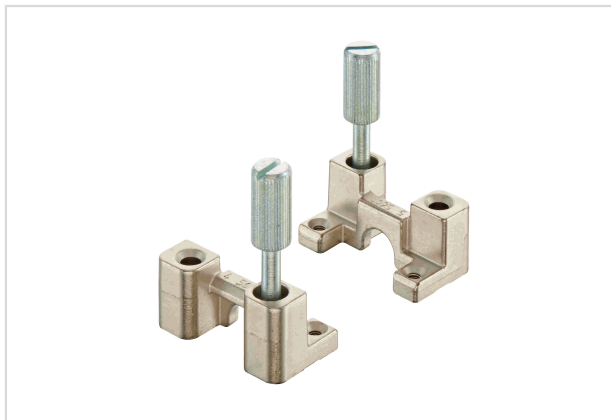

Schraubadapter mit Befestigungsschraube

Image is for illustration purposes only. Please refer to product description.

Part number	09 00 000 5601
Specification	Schraubadapter mit Befestigungsschraube
HARTING eCatalogue	https://b2b.harting.com/09000005601

Identification

Category	Accessories
Type of accessory	Screw adapter
Description of the accessory	Top part With fixing screw

Material properties

Material (accessories)	Zinc die-cast
Surface (accessories)	Copper-plated Nickel plated
RoHS	compliant
ELV status	compliant
China RoHS	e
REACH Annex XVII substances	No
REACH ANNEX XIV substances	No
REACH SVHC substances	No
California Proposition 65 substances	Yes
California Proposition 65 substances	Nickel Lead

Commercial data

Packaging size	1
Net weight	59.65 g
Country of origin	Germany
European customs tariff number	85389099

Pushing Performance

Commercial data

eCl@ss

27440392 Connector (accessories)

X-ON Electronics