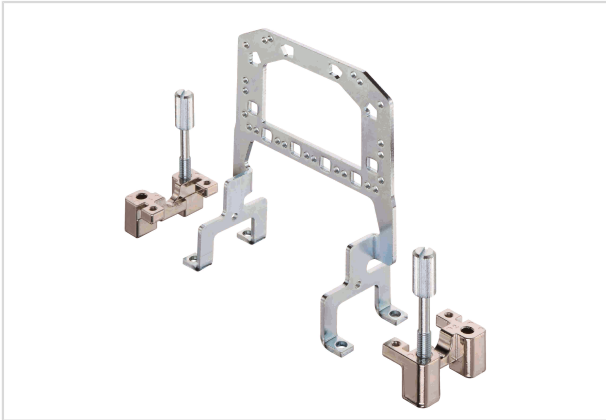

## grip panels Han-Modular 16 hinged frame

Image is for illustration purposes only. Please refer to product description.

Part number	09 00 016 5605
Specification	grip panels Han-Modular 16 hinged frame
HARTING eCatalogue	<a href="https://b2b.harting.com/09000165605">https://b2b.harting.com/09000165605</a>

### Identification

Category	Accessories
Series	Han-Modular®
Type of accessory	Grip frame
Description of the accessory	With screw adapter and screw to use in connection with 09 00 000 5602