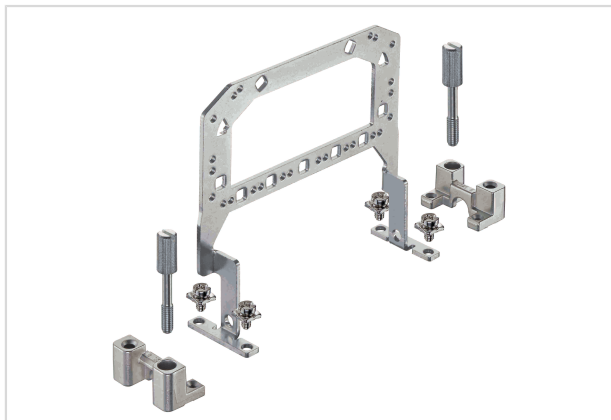

## Griffblech mit Schraubadapter Han 24B

Image is for illustration purposes only. Please refer to product description.

Part number	09 00 024 5611
Specification	Griffblech mit Schraubadapter Han 24B
HARTING eCatalogue	<a href="https://b2b.harting.com/09000245611">https://b2b.harting.com/09000245611</a>

### Identification

Category	Accessories
Type of accessory	Grip frame
Description of the accessory	With screw adapter and screw to use in connection with 09 00 000 5602