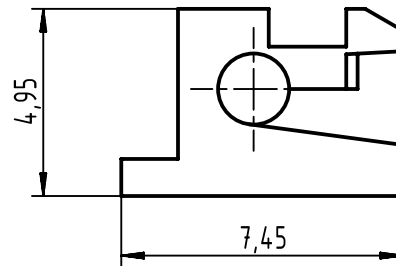

1 2 3 4 5 6

A

B

C

D

	All rights reserved Department EC PD - DE	All Dimensions in mm Original Size DIN A4		Scale 5:1	Free size tol.		Ref.	
		HARTING Electronics GmbH D-32339 Espelkamp	Created by ELLERMANN	Inspected by DAHMS	Standardisation HOFFMANN	Date 2017-11-06	State Final Release	Sub.
Title DIN Signal fixing bracket for shell housing C							Doc-Key / ECM-Nr. 100106886/UGD/002/B 500000125253	
Type TB				Number 09030009921			Rev. B	Page 1/1