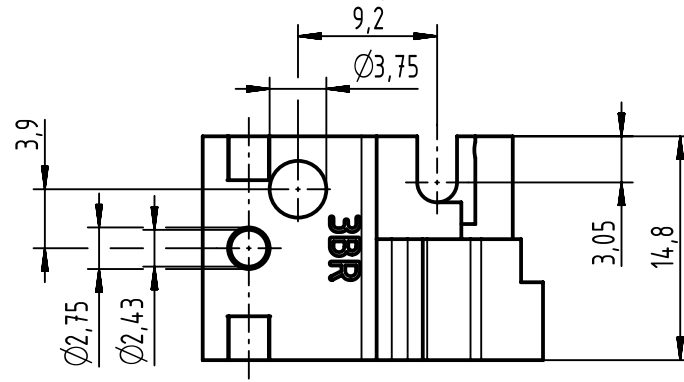

1 2 3 4 5 6

A

B

C

D

	All Dimensions in mm Original Size DIN A4	Scale 2:1		Free size tol.		Ref.		
		Created by KAHLERK		Inspected by ZWAHR		Standardisation HOFFMANN		Date 2017-03-17
All rights reserved Department EC PD - DE		Title fixing bracket BR 15mm				Doc-Key / ECM-Nr. 100106601/UGD/008/C 500000116938		
HARTING Electronics GmbH D-32339 Espelkamp		Type TB		Number 09060009910			Rev. C	Page 1/1