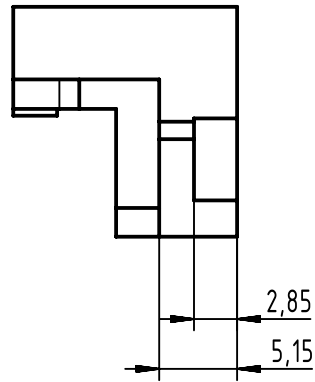

1 2 3 4 5 6

A

B

C

D

	All Dimensions in mm Original Size DIN A4	Scale 2:1		Free size tol.		Ref.		
		Created by KAHLERK		Inspected by ZWAHR		Standardisation HOFFMANN		Date 2017-03-17
All rights reserved Department EC PD - DE		Title fixing bracket BR 15mm				Doc-Key / ECM-Nr. 100106601/UGD/008/C 500000116938		
HARTING Electronics GmbH D-32339 Espelkamp		Type TB		Number 09060009910			Rev. C	Page 1/1