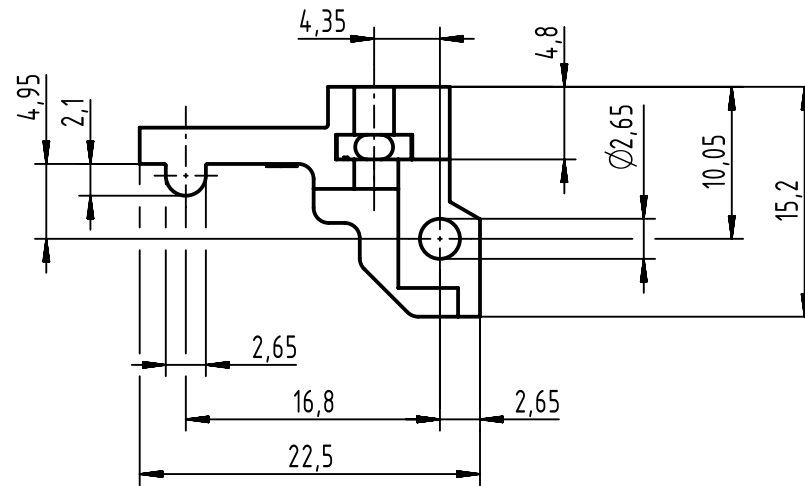

1 2 3 4 5 6

A

B

C

D

	All Dimensions in mm Original Size DIN A4	Scale 2:1		Free size tol.		Ref.		
		Created by KAHLERK		Inspected by ZWAHR		Standardisation HOFFMANN		Date 2017-03-17
All rights reserved Department EC PD - DE		Title fixing bracket BR 15mm				Doc-Key / ECM-Nr. 100106601/UGD/008/C 500000116938		
HARTING Electronics GmbH D-32339 Espelkamp		Type TB		Number 09060009910			Rev. C	Page 1/1