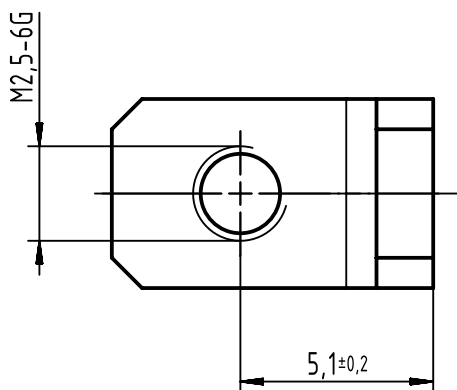

E

F

Tightening torque for fixing screws: 40Ncm

All Dimensions in mm  
Original Size DIN A4

Scale  
5:1

Free size tol.

Ref.

Sub.