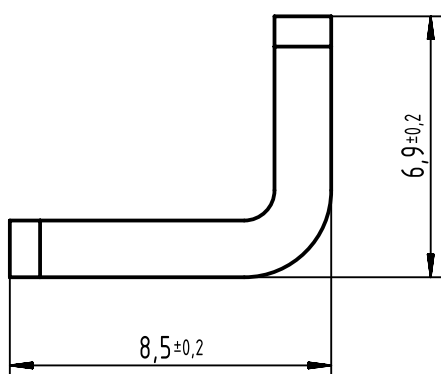

E

F

Tightening torque for fixing screws: 40Ncm

All Dimensions in mm  
Original Size DIN A4

Scale  
5:1

Free size tol.

Ref.

Sub.