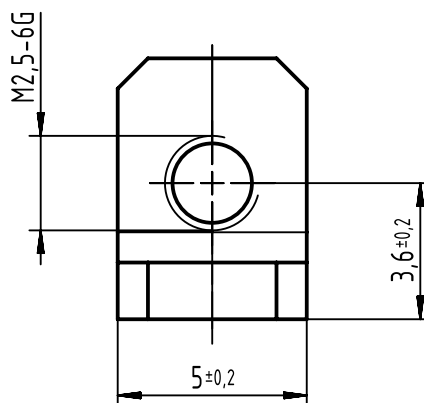

E

F

Tightening torque for fixing screws: 40Ncm

All Dimensions in mm  
Original Size DIN A4

Scale  
5:1

Free size tol.

Ref.

Sub.