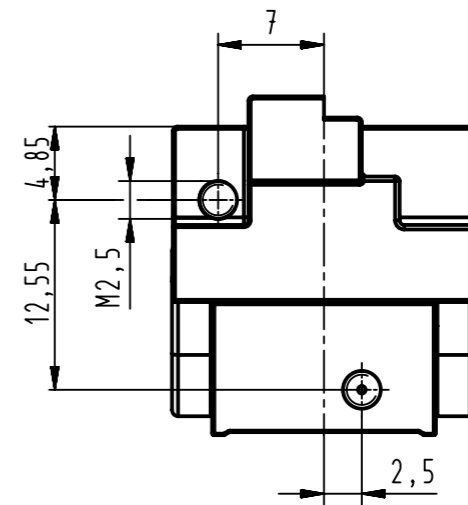

torque: 0,3 Nm

-fixing bracket of nickel plated zinc die casting
 -plastic fixing lever material: PA (thermoplastics, glass fiber reinforcement 25%)
 -NFF F2/13

	All Dimensions in mm Original Size DIN A3		Scale 2:1	Free size tol.		Ref. Sub.	
	All rights reserved Department EC PD - RO		Created by STOICA	Inspected by AVRAM	Standardisation HOFFMANN	Date 2013-03-20	State Final Release
HARTING Electronics GmbH D-32339 Espelkamp		Title DIN-Power bracket left D20metal				Doc-Key / ECH-Nr. 100222301/UGD/002/C	
		Type TB	Number 09068009946		Rev. C	Page 1/1	