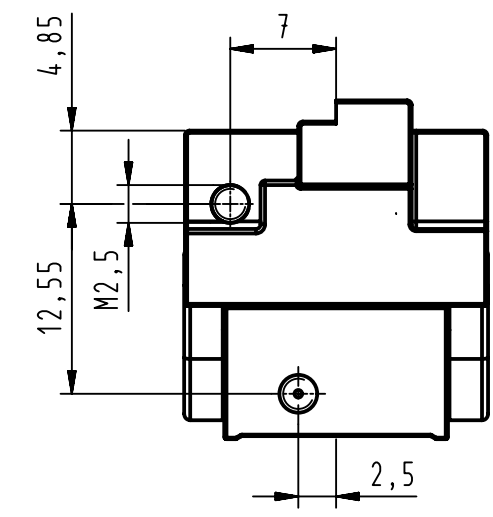

torque: 0,3 Nm

-fixing bracket of nickel plated zinc die casting  
 -plastic fixing lever material: PA (thermoplastics, glass fiber reinforcement 25%)  
 -NFF F2/13

	All Dimensions in mm Original Size DIN A3		Scale 2:1	Free size tol.		Ref. Sub.	
	All rights reserved Department EC PD - RO		Created by STOICA	Inspected by AVRAM	Standardisation HOFFMANN	Date 2013-03-20	State Final Release
HARTING Electronics GmbH D-32339 Espelkamp		Title DIN-Power bracket right D20metal				Doc-Key / ECH-Nr. 100222302/UGD/002/C	
		Type TB	Number 09068009948		Rev. C	Page 1/1	