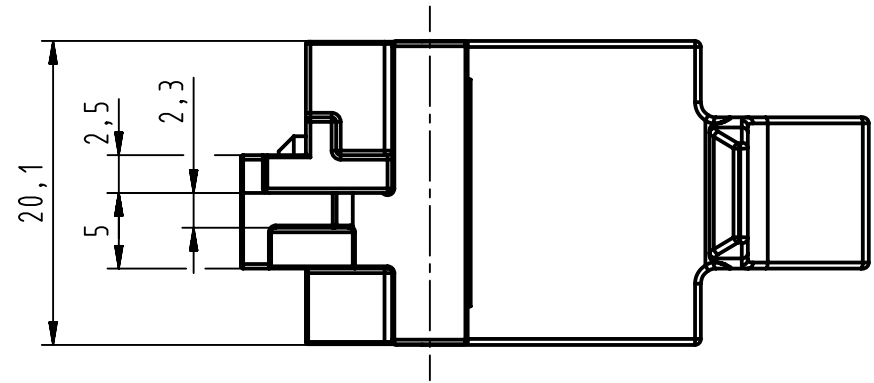

torque: 0,3 Nm

-fixing bracket of nickel plated zinc die casting  
 -plastic fixing lever material: PA (thermoplastics, glass fiber reinforcement 25%)  
 -NFF F2/13

	All Dimensions in mm Original Size DIN A3		Scale 2:1	Free size tol.		Ref. Sub.	
	All rights reserved Department EC PD - RO		Created by STOICA	Inspected by AVRAM	Standardisation HOFFMANN	Date 2013-03-20	State Final Release
HARTING Electronics GmbH D-32339 Espelkamp		Title DIN-Power bracket right D20metal				Doc-Key / ECH-Nr. 100222302/UGD/002/C	
		Type TB	Number 09068009948		Rev. C	Page 1/1	