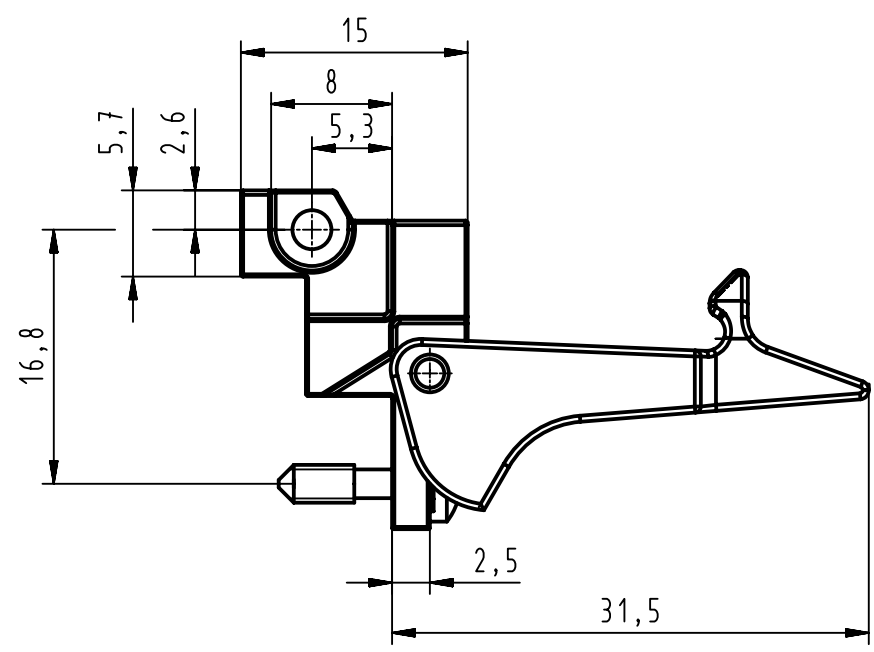

torque: 0,3 Nm

-fixing bracket of nickel plated zinc die casting  
 -plastic fixing lever material: PA (thermoplastics, glass fiber reinforcement 25%)  
 -NFF F2/13

	All Dimensions in mm Original Size DIN A3		Scale 2:1	Free size tol.		Ref. Sub.	
	All rights reserved Department EC PD - RO		Created by STOICA	Inspected by AVRAM	Standardisation HOFFMANN	Date 2013-03-20	State Final Release
HARTING Electronics GmbH D-32339 Espelkamp		Title DIN-Power bracket right D20metal				Doc-Key / ECH-Nr. 100222302/UGD/002/C	
		Type TB	Number 09068009948		Rev. C	Page 1/1	