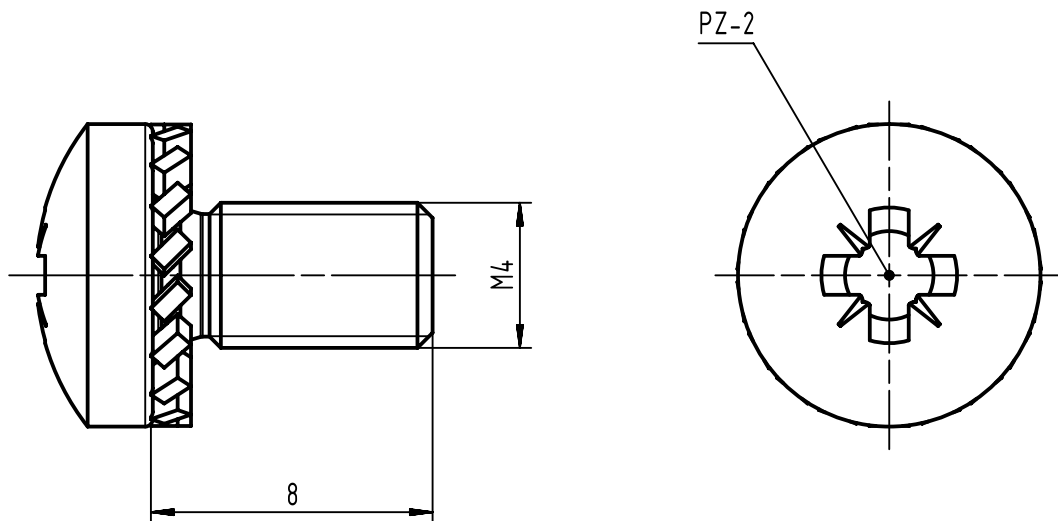

E

F

All Dimensions in mm
Original Size DIN A4

Scale
5:1

Free size tol.
ISO 7045

Ref.

Sub.

All rights reserved

Department EC PD - DE

Created by
TADJE

Inspected by
ZWAHR

Standardisation
HOFFMANN

Date
2017-11-09

State
Final Release

Title
SEMS screw ISO 7045 M4x8-A2-70-Z +serrated lock washer

Doc-Key / ECM-Nr.
100077463/UGD/002/C
500000127599