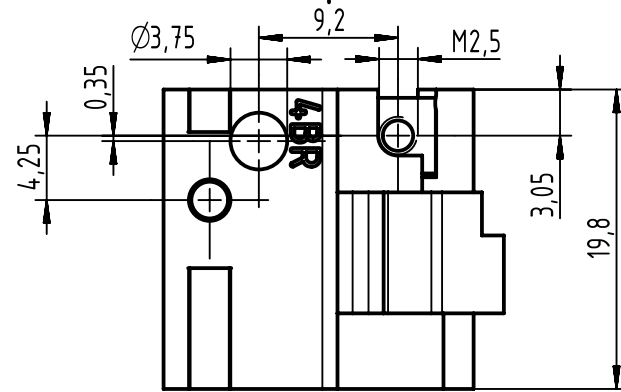

A

B

C

D

	All rights reserved Department EC PD - DE	All Dimensions in mm Original Size DIN A4			Scale 2:1	Free size tol.	Ref. Sub. 09 06 001 9925 / 33878 / 06.03.08
		Created by TADJE	Inspected by DAHMS	Standardisation HOFFMANN	Date 2014-02-27	State Final Release	
HARTING Electronics GmbH D-32339 Espelkamp		Title DIN Power fixing bracket BR 20mm with nut				Doc-Key / ECM-Nr. 100072777/UGD/006/A 500000071935	
		Type TB	Number 09060019925			Rev. A	Page 1/1