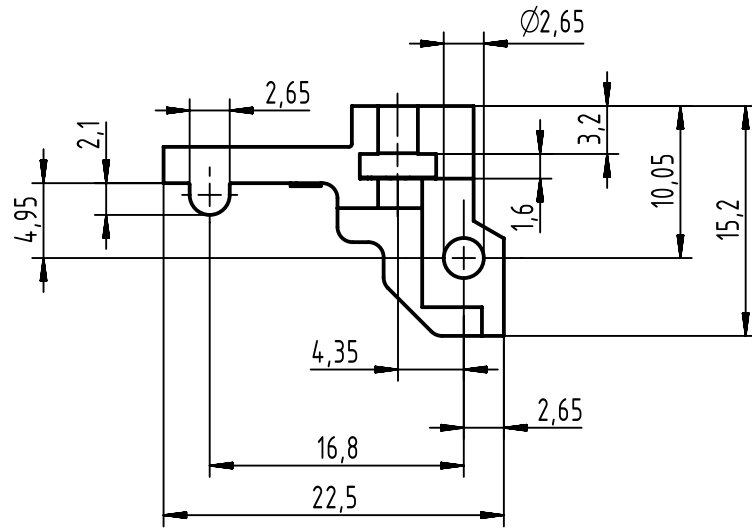

A

B

C

D

	All rights reserved Department EC PD - DE	All Dimensions in mm Original Size DIN A4			Scale 2:1	Free size tol.	Ref. Sub. 09 06 001 9925 / 33878 / 06.03.08
		Created by TADJE	Inspected by DAHMS	Standardisation HOFFMANN	Date 2014-02-27	State Final Release	
HARTING Electronics GmbH D-32339 Espelkamp		Title DIN Power fixing bracket BR 20mm with nut				Doc-Key / ECM-Nr. 100072777/UGD/006/A 500000071935	
		Type TB	Number 09060019925			Rev. A	Page 1/1