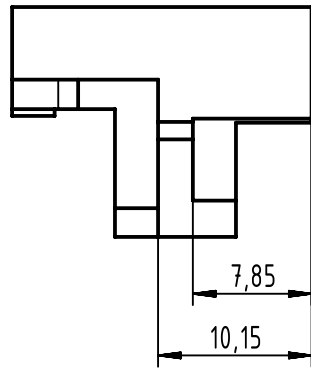

A

B

C

D

	All rights reserved Department EC PD - DE	All Dimensions in mm Original Size DIN A4			Scale 2:1	Free size tol.	Ref. Sub. 09 06 001 9925 / 33878 / 06.03.08
		Created by TADJE	Inspected by DAHMS	Standardisation HOFFMANN	Date 2014-02-27	State Final Release	
HARTING Electronics GmbH D-32339 Espelkamp		Title DIN Power fixing bracket BR 20mm with nut				Doc-Key / ECM-Nr. 100072777/UGD/006/A 500000071935	
		Type TB	Number 09060019925			Rev. A	Page 1/1