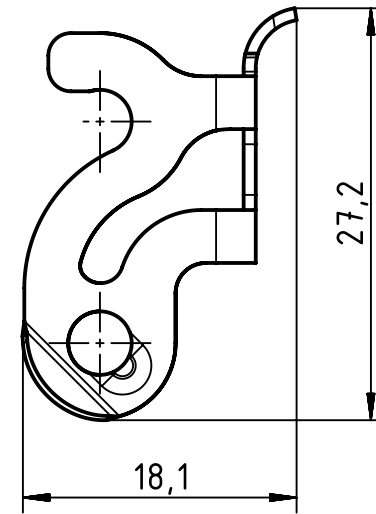

1 2 3 4 5 6

A

B

C

D

	All rights reserved Department EL PD	All Dimensions in mm Original Size DIN A4		Scale 2:1	Free size tol.	Ref.
		HARTING Electric GmbH & Co. KG D-32339 Espelkamp	Created by HOLLERT	Inspected by SPILKERN	Standardisation RUETERA	Date 2019-02-11
Title Han 1A-lever metal						Doc-Key / ECM-Nr. 100808774/UGD/001/A 500000142941
Type TB				Number 09 10 000 5200		Rev. A
						Page 1/1