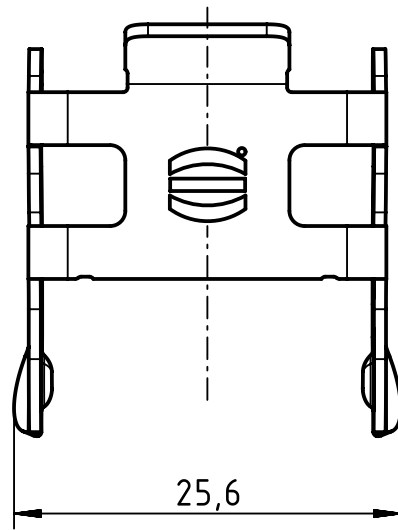

1 2 3 4 5 6

A

B

C

D

	All rights reserved Department EL PD	All Dimensions in mm Original Size DIN A4		Scale 2:1	Free size tol.	Ref.
		HARTING Electric GmbH & Co. KG D-32339 Espelkamp	Created by HOLLERT	Inspected by SPILKERN	Standardisation RUETERA	Date 2019-02-11
Title Han 1A-lever metal						Doc-Key / ECM-Nr. 100808774/UGD/001/A 500000142941
Type TB				Number 09 10 000 5200		Rev. A
						Page 1/1