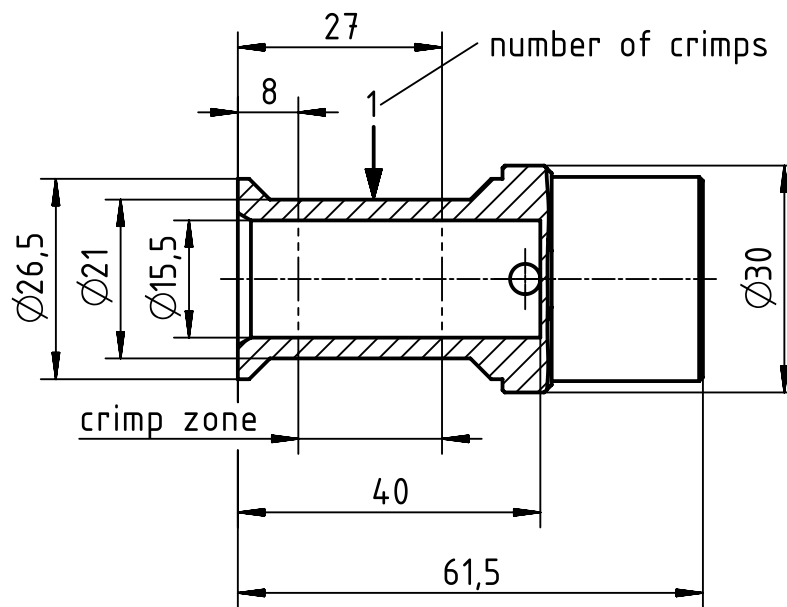

A

B

C

D

assembly notes see catalog  
 crimp zone acc. to DIN EN 46235 indicator 20  
 for stranded fine wire acc. to VDE 0295 class 5/ IEC 60228 class 5  
 wire gauge: 120mm<sup>2</sup>  
 stripping length: 42mm

	All Dimensions in mm Original Size DIN A4		Scale 1:1	Free size tol.		Ref. Sub. TB 09 11 000 6263 v. 24.11.11		
	 All rights reserved Department EL PD - DE		Created by FINKEV	Inspected by SCHNIEDER	Standardisation SCHMIDTM	Date 2015-01-19	State Final Release	
HARTING Electric GmbH & Co. KG D-32339 Espelkamp			Title Han TC650 female contact, 120mm <sup>2</sup>				Doc-Key / ECM-Nr. 100215999/UGD/003/B 500000083632	
			Type TB	Number 09 11 000 6263			Rev. B	Page 1/1