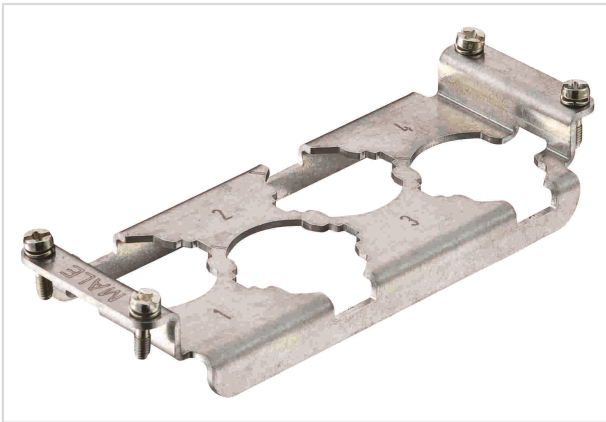

Frame 4xHC250-M

Image is for illustration purposes only. Please refer to product description.

Part number	09 11 000 9925
Specification	Frame 4xHC250-M
HARTING eCatalogue	https://b2b.harting.com/09110009925

Identification

Category	Accessories
Series of hoods/housings	Han [®] HPR
Type of accessory	Frame
Description of the accessory	for male inserts 4x Han [®] HC Modular 250

Version

Size	24 B
------	------

Technical characteristics

Tightening torque	0.5 Nm Fixing screws M3
-------------------	-------------------------

Material properties

Material (accessories)	Metal
RoHS	compliant
ELV status	compliant
China RoHS	e
REACH Annex XVII substances	No
REACH ANNEX XIV substances	No
REACH SVHC substances	No
California Proposition 65 substances	Yes
California Proposition 65 substances	Nickel

Pushing Performance

Commercial data

Packaging size	1
Net weight	56 g
Country of origin	Germany
European customs tariff number	85389099
eCl@ss	27440210 Fixing element for industrial connectors

X-ON Electronics