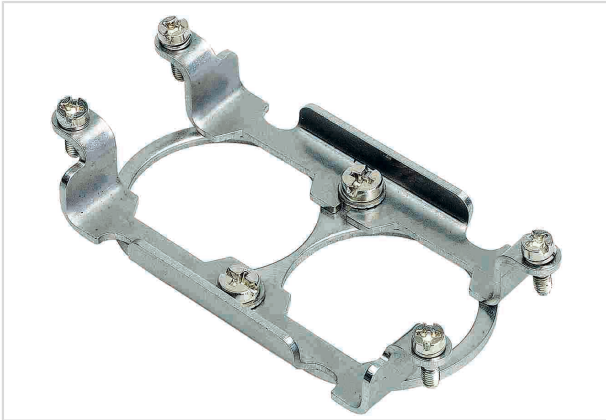

## Han 2HC-Halterung

Image is for illustration purposes only. Please refer to product description.

Part number	09 11 000 9952
Specification	Han 2HC-Halterung
HARTING eCatalogue	<a href="https://b2b.harting.com/09110009952">https://b2b.harting.com/09110009952</a>

### Identification

Category	Accessories
Series of hoods/housings	Han <sup>®</sup> HPR
Type of accessory	Frame
Description of the accessory	for male inserts for female inserts 2x Han <sup>®</sup> HC Modular 350