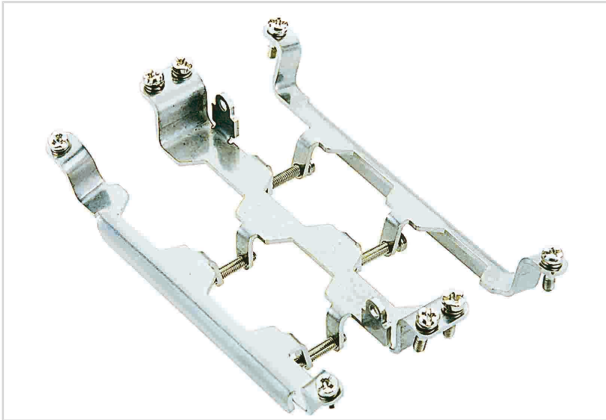

## Han 4HC-Halterung

Image is for illustration purposes only. Please refer to product description.

Part number	09 11 000 9954
Specification	Han 4HC-Halterung
HARTING eCatalogue	<a href="https://b2b.harting.com/09110009954">https://b2b.harting.com/09110009954</a>

### Identification

Category	Accessories
Series of hoods/housings	Han <sup>®</sup> M
Type of accessory	Frame
Description of the accessory	for male inserts for female inserts 4x HC 350 contacts + 2x Han <sup>®</sup> Q 5/0 in a hood