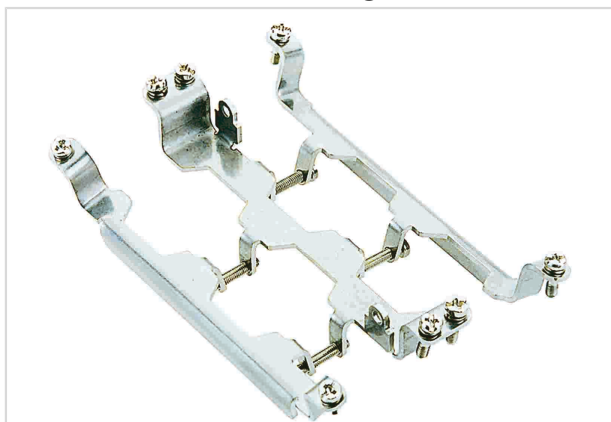

Han 4HC-Halterung

Image is for illustration purposes only. Please refer to product description.

Part number	09 11 000 9955
Specification	Han 4HC-Halterung
HARTING eCatalogue	https://b2b.harting.com/09110009955

Identification

Category	Accessories
Series of hoods/housings	Han [®] M
Type of accessory	Frame
Description of the accessory	for male inserts for female inserts 4x HC 350 contacts + 2x Han [®] Q 5/0 in a bulkhead mounted housing

Pushing Performance

Material properties

California Proposition 65 substances	Nickel
--------------------------------------	--------

Commercial data

Packaging size	1
Net weight	69.54 g
Country of origin	Germany
European customs tariff number	85389099
eCl@ss	27440210 Fixing element for industrial connectors