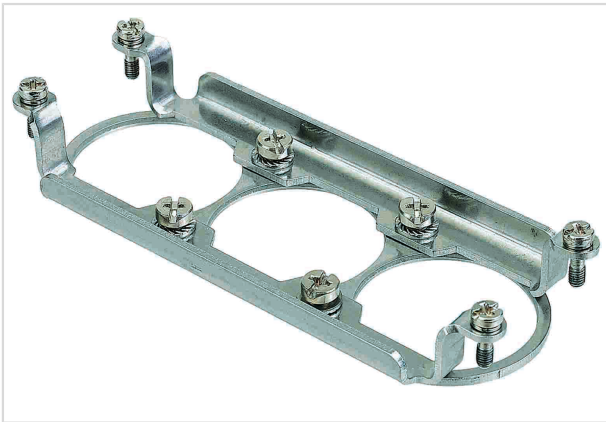

## Frame 3xHC 350

Image is for illustration purposes only. Please refer to product description.

Part number	09 11 000 9963
Specification	Frame 3xHC 350
HARTING eCatalogue	<a href="https://b2b.harting.com/09110009963">https://b2b.harting.com/09110009963</a>

### Identification

Category	Accessories
Series of hoods/housings	Han <sup>®</sup> HPR
Type of accessory	Frame
Description of the accessory	for male inserts for female inserts 3x Han <sup>®</sup> HC Modular 350