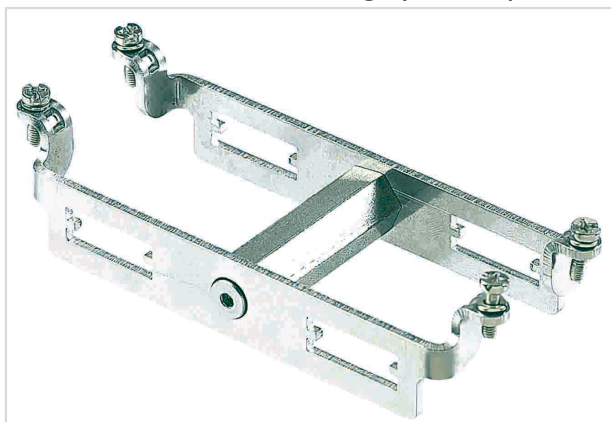

Han 2HC-Halterung (650A)

Image is for illustration purposes only. Please refer to product description.

Part number	09 11 000 9972
Specification	Han 2HC-Halterung (650A)
HARTING eCatalogue	https://b2b.harting.com/09110009972

Identification

Category	Accessories
Series of hoods/housings	Han [®] HPR
Type of accessory	Frame
Description of the accessory	for male inserts for female inserts 2x Han [®] HC Modular 650

Version

Size	24 B
------	------

Technical characteristics

Tightening torque	0.5 Nm Fixing screws M3 1.5 Nm Cross-tying screws
-------------------	--

Material properties

Material (accessories)	Metal
RoHS	compliant
ELV status	compliant
China RoHS	e
REACH Annex XVII substances	No
REACH ANNEX XIV substances	No
REACH SVHC substances	No
California Proposition 65 substances	Yes

Pushing Performance

Material properties

California Proposition 65 substances	Nickel
--------------------------------------	--------

Commercial data

Packaging size	1
Net weight	90 g
Country of origin	Germany
European customs tariff number	85389099
eCl@ss	27440210 Fixing element for industrial connectors