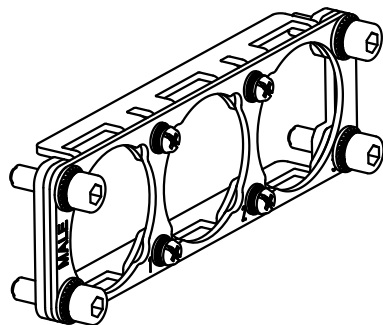

1 2 3 4 5 6

A

B

C

D

Schraube M6x20 für Tüllengehäuse/ screw M6x20 for hood
 Schraube M6x30 für Anbaugehäuse/ screw M6x30 for housing

All Dimensions in mm Original Size DIN A 4		Techn. Character.			Nicht tolerierte Maße/ Free size tolerances	
			Dat.	Name	Maßstab/ Scale 1:1	HC 650-Halterung enlarged-M 3x HC 650 mounting
		Detail.	23.02.10	Spr		
		Insp.		Sch		
		Stand.				
A			HARTING Electric GmbH & Co. KG D-32339 Espelkamp			TB 09 11 000 9973
Mod.	Dat.	Name				
						Blatt/ page

X-ON Electronics

Largest Supplier of Electrical and Electronic Components

Click to view similar products for [Heavy Duty Power Connectors](#) category:

Click to view products by [HARTING](#) manufacturer: