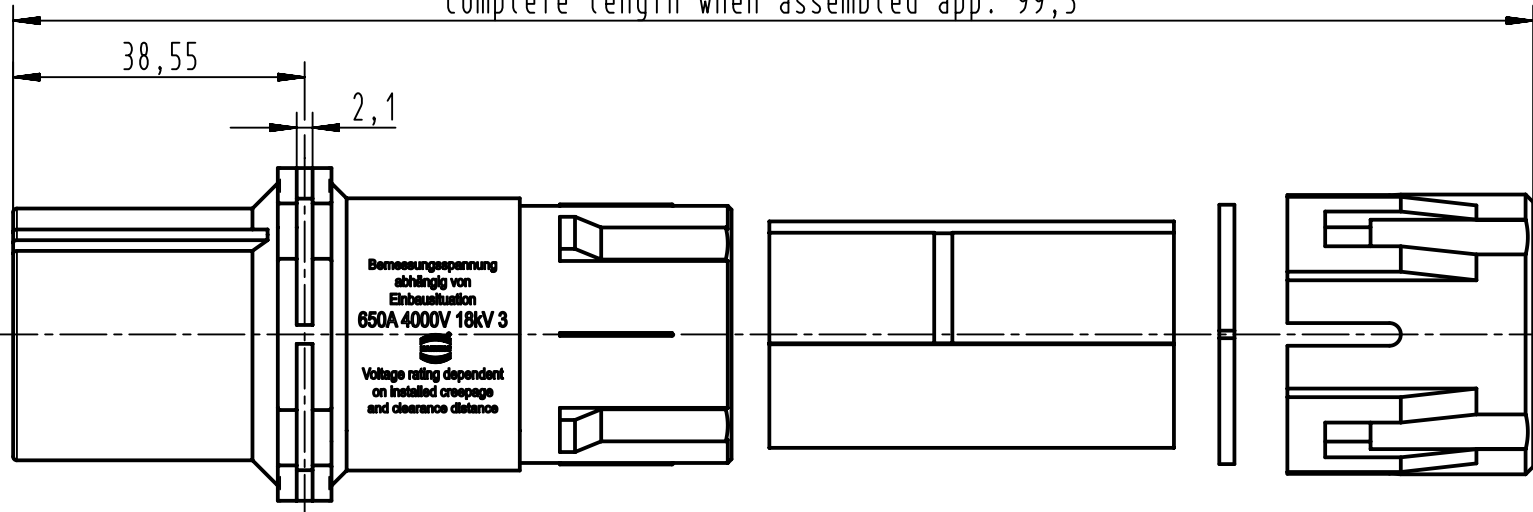

1 2 3 4 5 6

A

B

C

D

complete length when assembled app. 99,5

	All Dimensions in mm Original Size DIN A4		Scale 1:1	Free size tol.		Ref.		
	All rights reserved		Created by GRUBES	Inspected by BEISCHER	Standardisation SCHMIDTM	Date 2012-08-21	State Final Release	
Department EL PD - DE		Title Han 1HC-F-TC650					Doc-Key / ECM-Nr. 100503265/UGD/002/A	
HARTING Electric GmbH & Co. KG D-32339 Espelkamp		Type TB	Number 09 11 001 3112			Rev. A	Page 1/1	