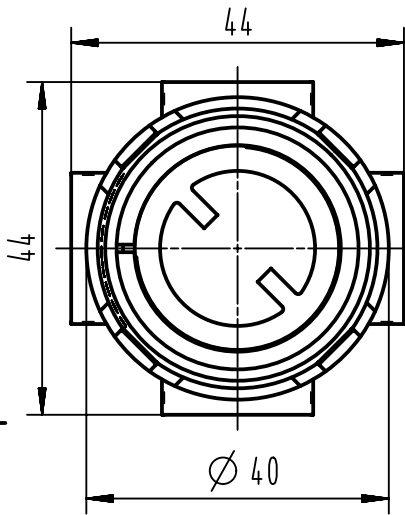

1 2 3 4 5 6

A

B

C

D

complete length when assembled app. 99,5

	All Dimensions in mm Original Size DIN A4		Scale 1:1	Free size tol.		Ref.		
	All rights reserved		Created by GRUBES	Inspected by BEISCHER	Standardisation SCHMIDTM	Date 2012-08-21	State Final Release	
Department EL PD - DE		Title Han 1HC-F-TC650					Doc-Key / ECM-Nr. 100503265/UGD/002/A	
HARTING Electric GmbH & Co. KG D-32339 Espelkamp		Type TB	Number 09 11 001 3112			Rev. A	Page 1/1	