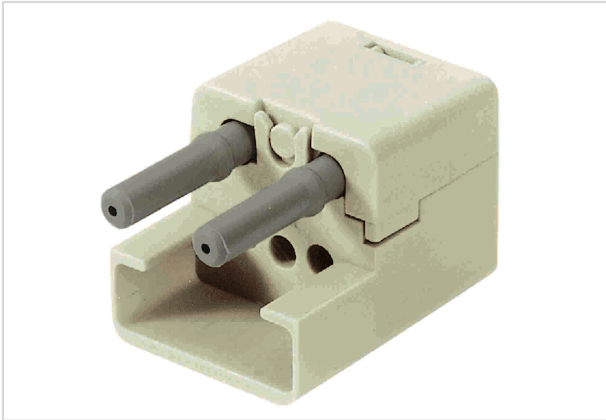

Han 4Brid-M-c + 2LWL-M-crimpleless (K)

Image is for illustration purposes only. Please refer to product description.

Part number	09 12 004 2603
Specification	Han 4Brid-M-c + 2LWL-M-crimpleless (K)
HARTING eCatalogue	https://b2b.harting.com/09120042603

Identification

Category	Inserts
Series	Han-Brid®
Identification	Han-Brid® FO
Specification	Hybrid field bus connector

Version

Gender	Male
Size	3 A
Number of contacts	2
further contacts	+ 4 electrical contacts 10 A + option for PE
Details	Cable side With FO contacts FO (m) + Han D® (m) for POF crimpleless

Technical characteristics

Mating cycles	≥500
---------------	------

Material properties

Material (insert)	Polycarbonate (PC)
Colour (insert)	RAL 7032 (pebble grey)
Material flammability class acc. to UL 94	V-0
RoHS	compliant
ELV status	compliant
China RoHS	e
REACH Annex XVII substances	No
REACH ANNEX XIV substances	No
REACH SVHC substances	No
California Proposition 65 substances	Yes
California Proposition 65 substances	Nickel Lead