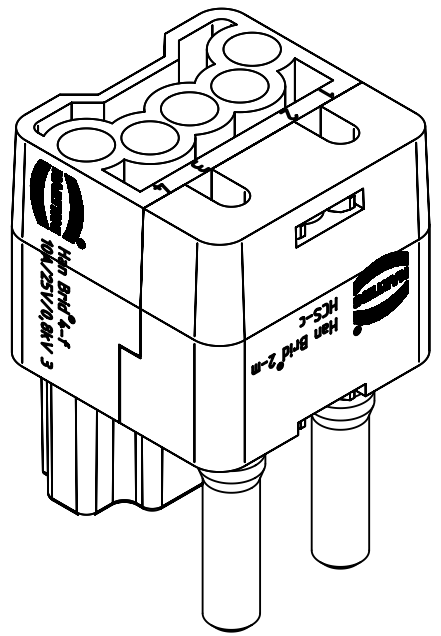

1 2 3 4 5 6

A

B

C

D

countersunk screw M3x6 enclosed separately

	All rights reserved Department EL PD - DE	Created by FINKEV		Inspected by SCHNIEDER		Standardisation RUETERA		Date 2018-03-14		State Final Release	
		Title Han 4Brid-F-c + 2LWL-M-HCS-c (K)								Doc-Key / ECM-Nr. 100205823/UGD/004/B 500000132415	
HARTING Electric GmbH & Co. KG D-32339 Espelkamp		Type TB		Number 09 12 004 2716				Rev. B		Page 1/1	