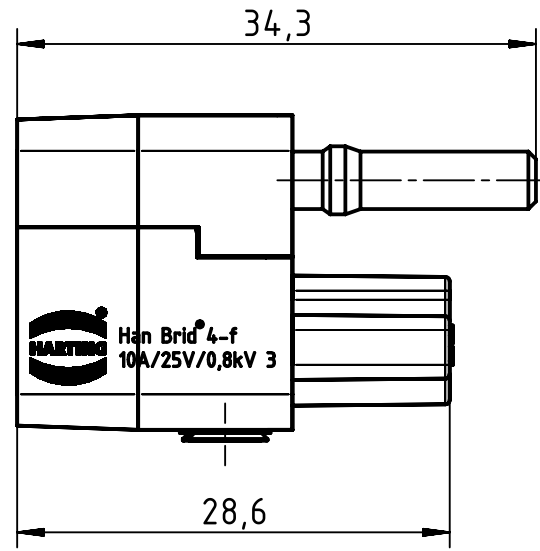

1 2 3 4 5 6

A

B

C

D

countersunk screw M3x6 enclosed separately

	All rights reserved Department EL PD - DE	Created by FINKEV		Inspected by SCHNIEDER		Standardisation RUETERA		Date 2018-03-14		State Final Release	
		Title Han 4Brid-F-c + 2LWL-M-HCS-c (K)								Doc-Key / ECM-Nr. 100205823/UGD/004/B 500000132415	
HARTING Electric GmbH & Co. KG D-32339 Espelkamp		Type TB		Number 09 12 004 2716				Rev. B		Page 1/1	