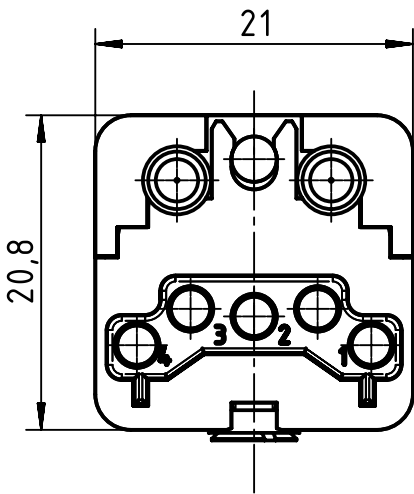

1 2 3 4 5 6

A

B

C

D

countersunk screw M3x6 enclosed separately

	All rights reserved Department EL PD - DE	Created by FINKEV		Inspected by SCHNIEDER		Standardisation RUETERA		Date 2018-03-14		State Final Release	
		Title Han 4Brid-F-c + 2LWL-M-HCS-c (K)								Doc-Key / ECM-Nr. 100205823/UGD/004/B 500000132415	
HARTING Electric GmbH & Co. KG D-32339 Espelkamp		Type TB		Number 09 12 004 2716				Rev. B		Page 1/1	