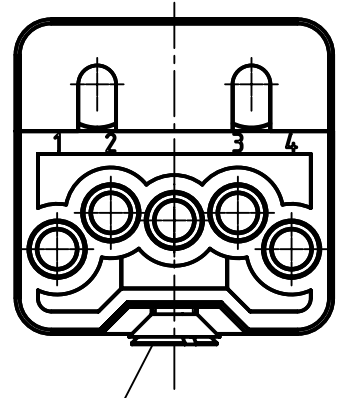

1 2 3 4 5 6

A

B

C

D

countersunk screw M3x6 enclosed separately

	All rights reserved Department EL PD - DE	Created by FINKEV		Inspected by SCHNIEDER		Standardisation RUETERA		Date 2018-03-14		State Final Release	
		Title Han 4Brid-F-c + 2LWL-M-HCS-c (K)								Doc-Key / ECM-Nr. 100205823/UGD/004/B 500000132415	
HARTING Electric GmbH & Co. KG D-32339 Espelkamp		Type TB		Number 09 12 004 2716				Rev. B		Page 1/1	