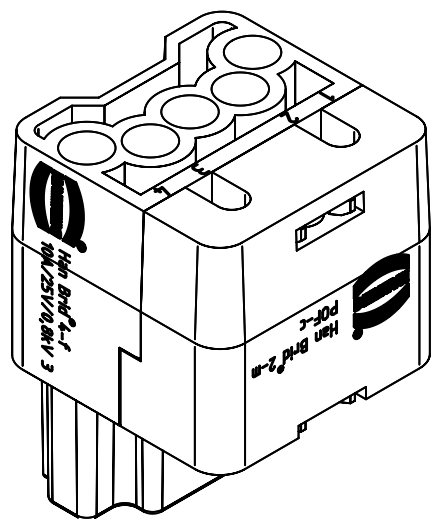

1 2 3 4 5 6

A

B

C

D

countersunk screw M3x6
enclosed separately

	All rights reserved Department EL PD - DE	All Dimensions in mm Original Size DIN A4		Scale 2:1	Free size tol.	Ref.	
		Created by FINKEV	Inspected by SCHNIEDER	Standardisation RUETERA	Date 2018-03-14	State Final Release	
HARTING Electric GmbH & Co. KG D-32339 Espelkamp		Title Han Brid-bu-c + Kontakthalt.(crimp) (K)				Doc-Key / ECM-Nr. 100205810/UGD/004/B 500000132415	
		Type TB	Number 09 12 004 3111			Rev. B	Page 1/1