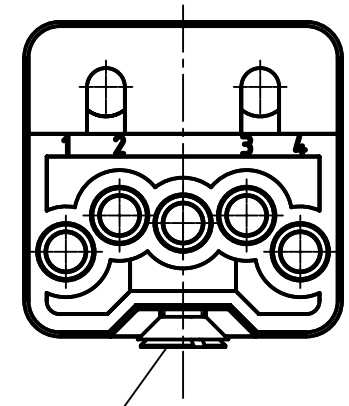

1 2 3 4 5 6

A

B

C

D

countersunk screw M3x6
enclosed separately

	All rights reserved Department EL PD - DE	All Dimensions in mm Original Size DIN A4		Scale 2:1	Free size tol.	Ref.	
		Created by FINKEV	Inspected by SCHNIEDER	Standardisation RUETERA	Date 2018-03-14	State Final Release	
HARTING Electric GmbH & Co. KG D-32339 Espelkamp		Title Han Brid-bu-c + Kontakthalt.(crimp) (K)				Doc-Key / ECM-Nr. 100205810/UGD/004/B 500000132415	
		Type TB	Number 09 12 004 3111			Rev. B	Page 1/1