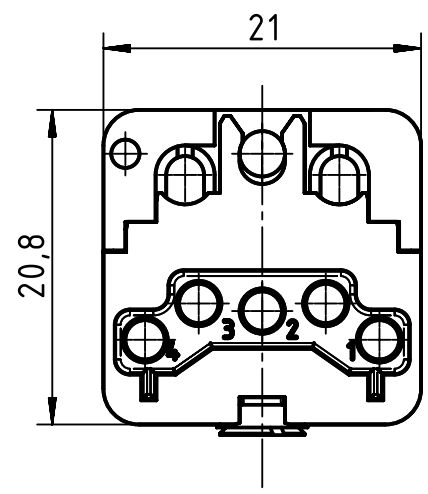

1 2 3 4 5 6

A

B

C

D

countersunk screw M3x6
enclosed separately

	All rights reserved Department EL PD - DE	All Dimensions in mm Original Size DIN A4		Scale 2:1	Free size tol.	Ref.	
		Created by FINKEV	Inspected by SCHNIEDER	Standardisation RUETERA	Date 2018-03-14	State Final Release	
HARTING Electric GmbH & Co. KG D-32339 Espelkamp		Title Han Brid-bu-c + Kontakthalt.(crimp) (K)				Doc-Key / ECM-Nr. 100205810/UGD/004/B 500000132415	
		Type TB	Number 09 12 004 3111			Rev. B	Page 1/1