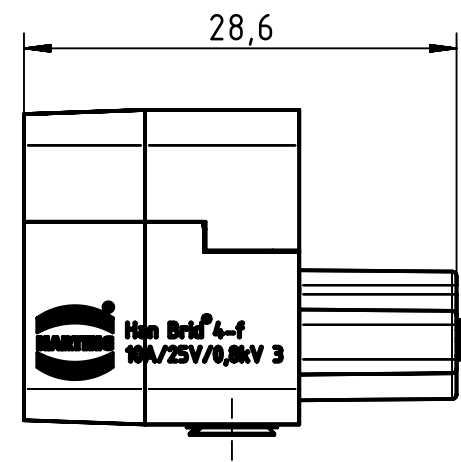

1 2 3 4 5 6

A

B

C

D

countersunk screw M3x6
enclosed separately

	All rights reserved Department EL PD - DE	All Dimensions in mm Original Size DIN A4		Scale 2:1	Free size tol.	Ref.	
		Created by FINKEV	Inspected by SCHNIEDER	Standardisation RUETERA	Date 2018-03-14	State Final Release	
HARTING Electric GmbH & Co. KG D-32339 Espelkamp		Title Han Brid-bu-c + Kontakthalt.(crimp) (K)				Doc-Key / ECM-Nr. 100205810/UGD/004/B 500000132415	
		Type TB	Number 09 12 004 3111			Rev. B	Page 1/1