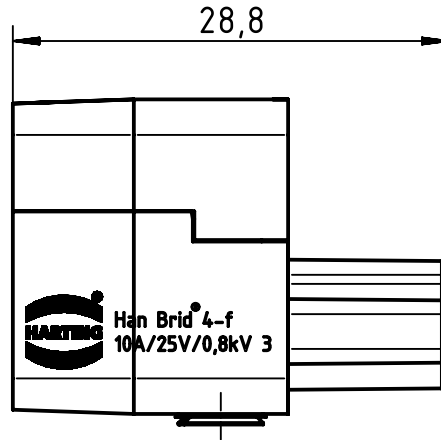

1 2 3 4 5 6

A

B

C

D

countersunk screw M3x6  
enclosed separately

 All Dimensions in mm Original Size DIN A4	Scale	Free size tol.			Ref.
	2:1				Sub.
 All rights reserved Department EL PD - DE	Created by	Inspected by	Standardisation	Date	State
	FINKEV	SCHNIEDER	RUETERA	2018-03-14	Final Release
HARTING Electric GmbH & Co. KG D-32339 Espelkamp	Title Han 4Brid-F-c + 2LWL-M-HCS-Halt.-c (K)				Doc-Key / ECM-Nr. 100205817/UGD/004/B 500000132415
	Type	Number			Rev.
TB	09 12 004 3116			B	1/1