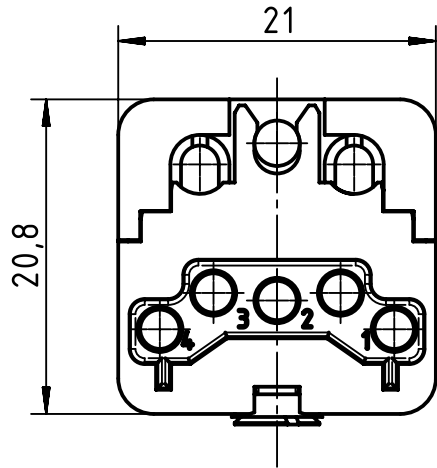

1 2 3 4 5 6

A

B

C

D

countersunk screw M3x6  
enclosed separately

 All Dimensions in mm Original Size DIN A4	Scale	Free size tol.			Ref.
	2:1				Sub.
 All rights reserved Department EL PD - DE	Created by	Inspected by	Standardisation	Date	State
	FINKEV	SCHNIEDER	RUETERA	2018-03-14	Final Release
HARTING Electric GmbH & Co. KG D-32339 Espelkamp	Title Han 4Brid-F-c + 2LWL-M-HCS-Halt.-c (K)				Doc-Key / ECM-Nr. 100205817/UGD/004/B 500000132415
	Type	Number			Rev.
TB	09 12 004 3116			B	1/1