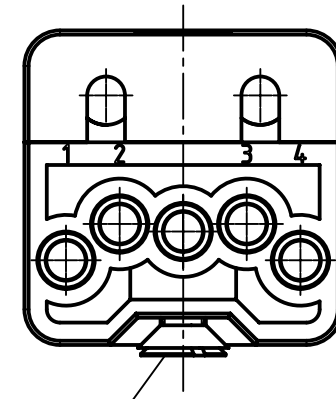

1 2 3 4 5 6

A

B

C

D

countersunk screw M3x6  
enclosed separately

 All Dimensions in mm Original Size DIN A4	Scale	Free size tol.			Ref.
	2:1				Sub.
 All rights reserved Department EL PD - DE	Created by	Inspected by	Standardisation	Date	State
	FINKEV	SCHNIEDER	RUETERA	2018-03-14	Final Release
HARTING Electric GmbH & Co. KG D-32339 Espelkamp	Title Han 4Brid-F-c + 2LWL-M-HCS-Halt.-c (K)				Doc-Key / ECM-Nr. 100205817/UGD/004/B 500000132415
	Type	Number			Rev.
TB	09 12 004 3116			B	1/1