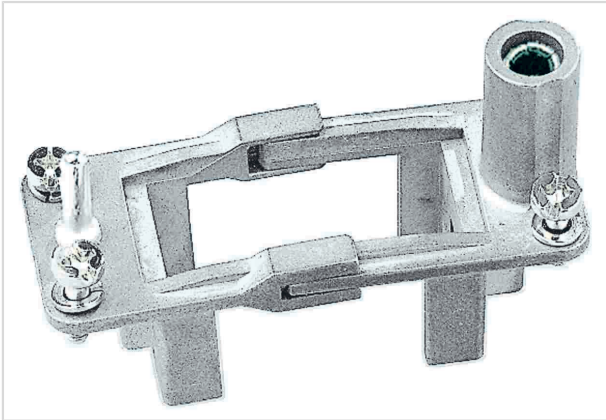

## Han 10A Halterahmen für 1 Modul

Image is for illustration purposes only. Please refer to product description.

Part number	09 14 000 0304
Specification	Han 10A Halterahmen für 1 Modul
HARTING eCatalogue	<a href="https://b2b.harting.com/09140000304">https://b2b.harting.com/09140000304</a>

### Identification

Category	Accessories
Type of accessory	Frame
Description of the accessory	for 1 module In housing Han <sup>®</sup> 10 A

### Technical characteristics

Conductor cross-section	4 ... 10 mm <sup>2</sup> PE (power side) 1 ... 2.5 mm <sup>2</sup> PE (signal side)
-------------------------	--

### Material properties

Material (accessories)	Zinc die-cast
RoHS	compliant with exemption
RoHS exemptions	6(c): Copper alloy containing up to 4 % lead by weight
ELV status	compliant with exemption
China RoHS	50
REACH Annex XVII substances	No
REACH ANNEX XIV substances	No
REACH SVHC substances	Yes
REACH SVHC substances	Lead
ECHA SCIP number	5dbb3851-b94e-4e88-97a1-571845975242
California Proposition 65 substances	Yes
California Proposition 65 substances	Nickel Lead