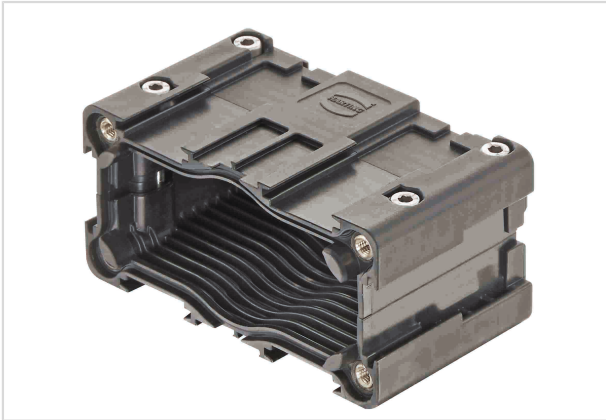

Han-Modular Flexbox hood 3 entries

Image is for illustration purposes only. Please refer to product description.

Part number	09 14 000 8013
Specification	Han-Modular Flexbox hood 3 entries
HARTING eCatalogue	https://b2b.harting.com/09140008013

Identification

Category	Hoods/Housings
Series of hoods/housings	Han-Modular® Flexbox
Type of hood/housing	Hood

Version

Version	Top entry
Cable entry	3x

Technical characteristics

Limiting temperature	-40 ... +125 °C
Degree of protection acc. to IEC 60529	IP54
Clamping range	5 ... 24 mm

Material properties

Material (hood/housing)	Polyamide (PA) Fibre-glass reinforced
Colour (hood/housing)	RAL 9005 (jet black)
Material (seal)	NBR
Colour (seal)	RAL 9005 (jet black)
Material flammability class acc. to UL 94	V-0
RoHS	compliant
ELV status	compliant
China RoHS	e