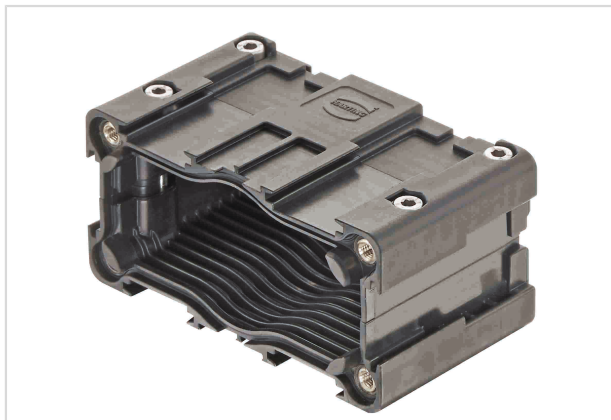

## Han-Modular Flexbox hood 4 entries

Image is for illustration purposes only. Please refer to product description.

Part number	09 14 000 8014
Specification	Han-Modular Flexbox hood 4 entries
HARTING eCatalogue	<a href="https://b2b.harting.com/09140008014">https://b2b.harting.com/09140008014</a>

### Version

Version	Top entry
Cable entry	4x

### Technical characteristics

Limiting temperature	-40 ... +125 °C
Degree of protection acc. to IEC 60529	IP54
Clamping range	4 ... 16 mm