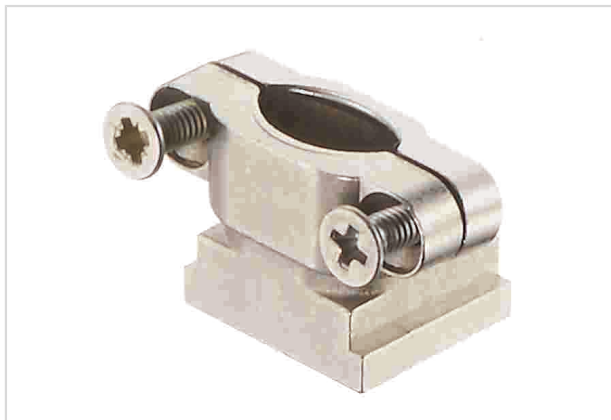

## clamp short f.Gigabit and Shielded modul

Image is for illustration purposes only. Please refer to product description.

Part number	09 14 000 9983
Specification	clamp short f.Gigabit and Shielded modul
HARTING eCatalogue	<a href="https://b2b.harting.com/09140009983">https://b2b.harting.com/09140009983</a>

### Identification

Category	Accessories
Type of accessory	Cable clamp

### Technical characteristics

Ambient temperature	-40 ... +85 °C
Cable diameter	6 ... 10 mm