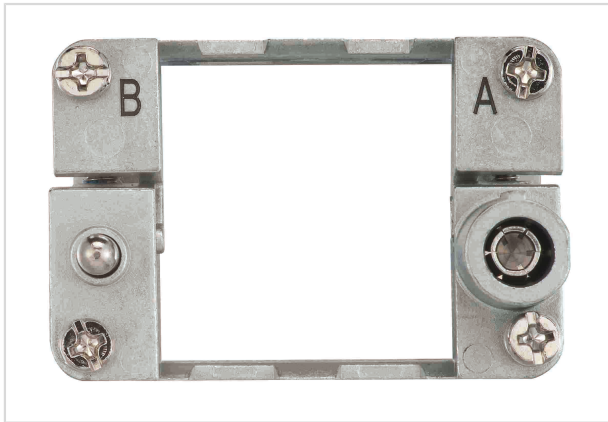

Han Modular frame 6 hood 2 module A-B (H)

Image is for illustration purposes only. Please refer to product description.

Part number	09 14 006 0303
Specification	Han Modular frame 6 hood 2 module A-B (H)
HARTING eCatalogue	https://b2b.harting.com/09140060303

Identification

Category	Accessories
Series	Han-Modular®
Type of accessory	Hinged frame
Description of the accessory	for 2 modules A ... B
Features	Conductor cross-section PE (power side) 4 ... 10 mm ² Conductor cross-section PE (signal side) 1 ... 2.5 mm ²

Version

Size	6 B
------	-----

Technical characteristics

Limiting temperature	-40 ... +125 °C
Mating cycles	≥500

Material properties

Material	Zinc die-cast
RoHS	compliant
ELV status	compliant
China RoHS	e
REACH Annex XVII substances	No
REACH ANNEX XIV substances	No
REACH SVHC substances	No