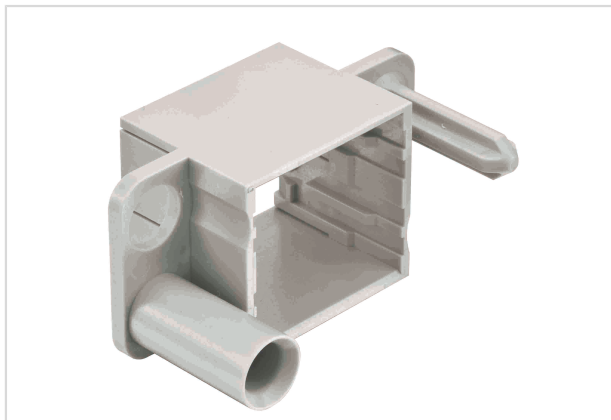

Docking frame for 2 modules, float mount

Image is for illustration purposes only. Please refer to product description.

Part number	09 14 006 1701
Specification	Docking frame for 2 modules, float mount
HARTING eCatalogue	https://b2b.harting.com/09140061701

Identification

Category	Accessories
Series	Han-Modular®
Type of accessory	Docking frame
Description of the accessory	Float mount for 2 modules A ... B

Technical characteristics

Limiting temperature	-40 ... +125 °C
Mating cycles	≥500
Mating cycles with other HMC components	≥10,000
Degree of protection acc. to IEC 60529	IP20
Floating tolerance	±2 mm
Lock-in range	±4 mm

Pushing Performance

Material properties

REACH SVHC substances No

Specifications and approvals

Specifications	EN 60664-1 IEC 61984
----------------	-------------------------

Commercial data

Packaging size	2
Net weight	17 g
Country of origin	Germany
European customs tariff number	85389099
eCl@ss	27440206 Module carrier frame for industrial connectors