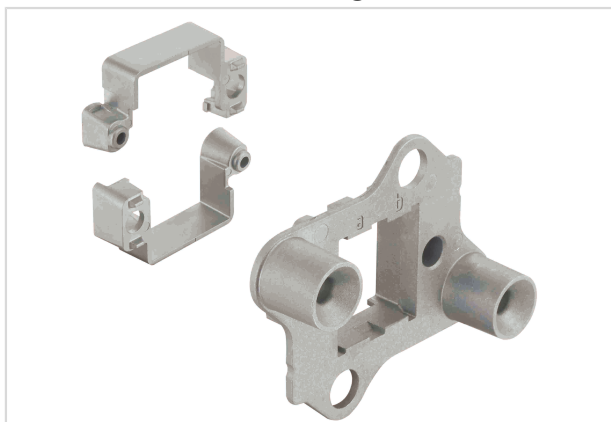

Han 6Mod Docking Frame Moveable, Set

Image is for illustration purposes only. Please refer to product description.

Part number	09 14 006 1706
Specification	Han 6Mod Docking Frame Moveable, Set
HARTING eCatalogue	https://b2b.harting.com/09140061706

Identification

Category	Accessories
Series	Han-Modular®
Type of accessory	Docking frame
Description of the accessory	Float mount for 2 modules a ... f

Version

Details	Please use float washer 09140009936 for float mounting.
---------	---

Technical characteristics

Limiting temperature	-40 ... +125 °C
Mating cycles	≥500
Mating cycles with other HMC components	≥10,000
Floating tolerance	±2 mm
Lock-in range	±4 mm

Material properties

Material	Zinc die-cast
RoHS	compliant
ELV status	compliant
China RoHS	e
REACH Annex XVII substances	No
REACH ANNEX XIV substances	No