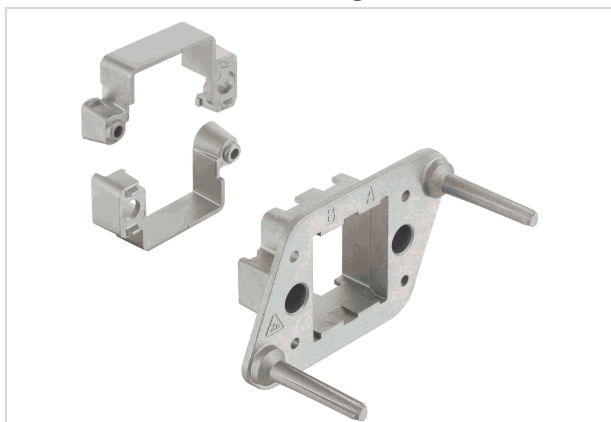

## Han 6Mod Docking Frame Fixed, Set

Image is for illustration purposes only. Please refer to product description.

Part number	09 14 006 1716
Specification	Han 6Mod Docking Frame Fixed, Set
HARTING eCatalogue	<a href="https://b2b.harting.com/09140061716">https://b2b.harting.com/09140061716</a>

### Identification

Category	Accessories
Series	Han-Modular®
Type of accessory	Docking frame
Description of the accessory	Fixed for 2 modules A ... F

### Technical characteristics

Limiting temperature	-40 ... +125 °C
Mating cycles	≥500
Mating cycles with other HMC components	≥10,000
Floating tolerance	±2 mm
Lock-in range	±4 mm