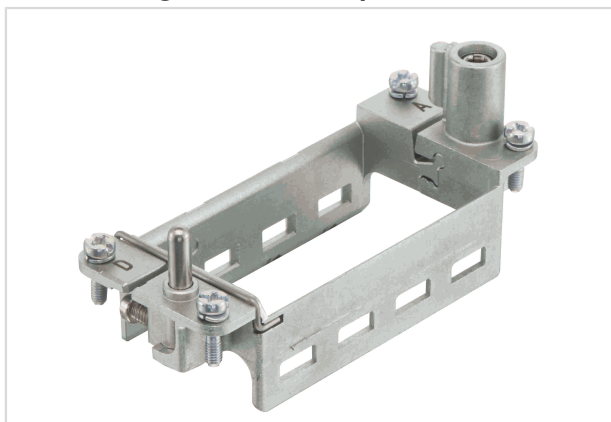

Han hinged frame plus, for 4 modules A-D

Image is for illustration purposes only. Please refer to product description.

Part number	09 14 016 0361
Specification	Han hinged frame plus, for 4 modules A-D
HARTING eCatalogue	https://b2b.harting.com/09140160361

Identification

Category	Accessories
Series	Han-Modular®
Type of accessory	Hinged frame plus
Description of the accessory	for 4 modules A ... D
Features	Conductor cross-section PE (power side) 4 ... 10 mm ² Conductor cross-section PE (signal side) 1 ... 2.5 mm ²

Version

Size	16 B
------	------

Technical characteristics

Limiting temperature	-40 ... +125 °C
Mating cycles	≥500

Material properties

Material	Zinc die-cast Stainless steel
RoHS	compliant
ELV status	compliant
China RoHS	e
REACH Annex XVII substances	No
REACH ANNEX XIV substances	No
REACH SVHC substances	No