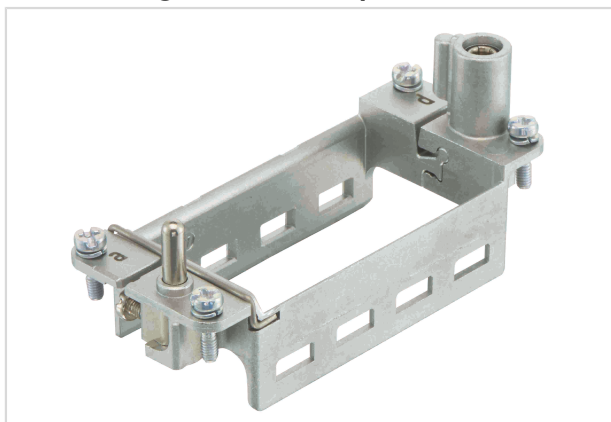

Han hinged frame plus, for 4 modules a-d

Image is for illustration purposes only. Please refer to product description.

Part number	09 14 016 0371
Specification	Han hinged frame plus, for 4 modules a-d
HARTING eCatalogue	https://b2b.harting.com/09140160371

Identification

Category	Accessories
Series	Han-Modular®
Type of accessory	Hinged frame plus
Description of the accessory	for 4 modules a ... d
Features	Conductor cross-section PE (power side) 4 ... 10 mm ² Conductor cross-section PE (signal side) 1 ... 2.5 mm ²

Version

Size	16 B
------	------

Technical characteristics

Limiting temperature	-40 ... +125 °C
Mating cycles	≥500

Material properties

Material	Zinc die-cast Stainless steel
RoHS	compliant
ELV status	compliant
China RoHS	e
REACH Annex XVII substances	No
REACH ANNEX XIV substances	No
REACH SVHC substances	No