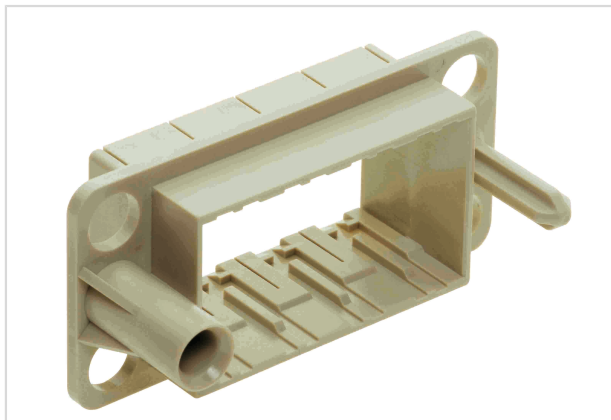

## Docking Frame for 4 modules, float mount

Image is for illustration purposes only. Please refer to product description.

Part number	09 14 016 1701
Specification	Docking Frame for 4 modules, float mount
HARTING eCatalogue	<a href="https://b2b.harting.com/09140161701">https://b2b.harting.com/09140161701</a>

### Identification

Category	Accessories
Series	Han-Modular®
Type of accessory	Docking frame
Description of the accessory	Float mount for 4 modules A ... D

### Technical characteristics

Limiting temperature	-40 ... +125 °C
Mating cycles	≥500
Mating cycles with other HMC components	≥10,000
Degree of protection acc. to IEC 60529	IP20
Floating tolerance	±2 mm
Lock-in range	±4 mm