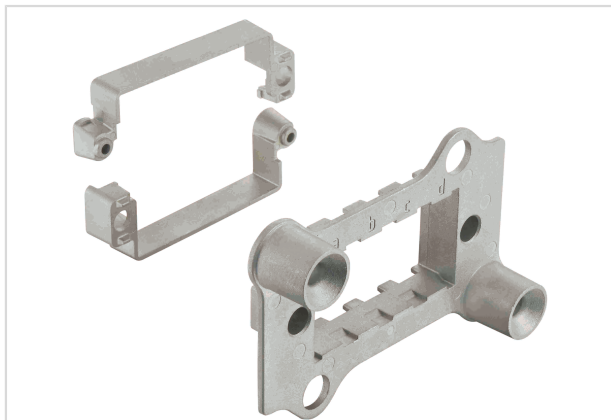

Han 16Mod Docking Frame Moveable, Set

Image is for illustration purposes only. Please refer to product description.

Part number	09 14 016 1706
Specification	Han 16Mod Docking Frame Moveable, Set
HARTING eCatalogue	https://b2b.harting.com/09140161706

Identification

Category	Accessories
Series	Han-Modular®
Type of accessory	Docking frame
Description of the accessory	Float mount for 4 modules a ... f

Version

Details	Please use float washer 09140009936 for float mounting.
---------	---

Technical characteristics

Limiting temperature	-40 ... +125 °C
Mating cycles	≥500
Mating cycles with other HMC components	≥10,000
Floating tolerance	±2 mm
Lock-in range	±4 mm

Material properties

Material	Zinc die-cast
RoHS	compliant
ELV status	compliant
China RoHS	e
REACH Annex XVII substances	No
REACH ANNEX XIV substances	No