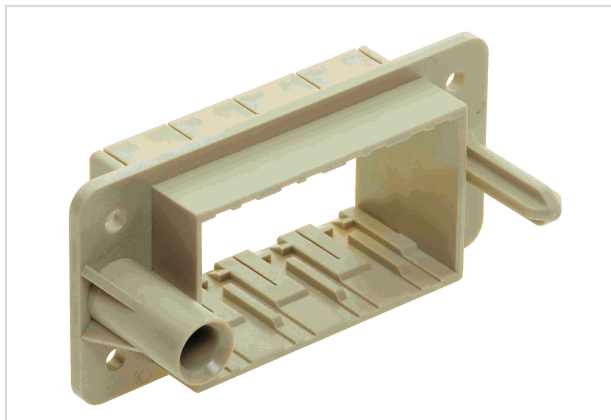

## Docking Frame for 4 modules, fixed mount

Image is for illustration purposes only. Please refer to product description.

Part number	09 14 016 1711
Specification	Docking Frame for 4 modules, fixed mount
HARTING eCatalogue	<a href="https://b2b.harting.com/09140161711">https://b2b.harting.com/09140161711</a>

### Identification

Category	Accessories
Series	Han-Modular®
Type of accessory	Docking frame
Description of the accessory	Fixed for 4 modules a ... d