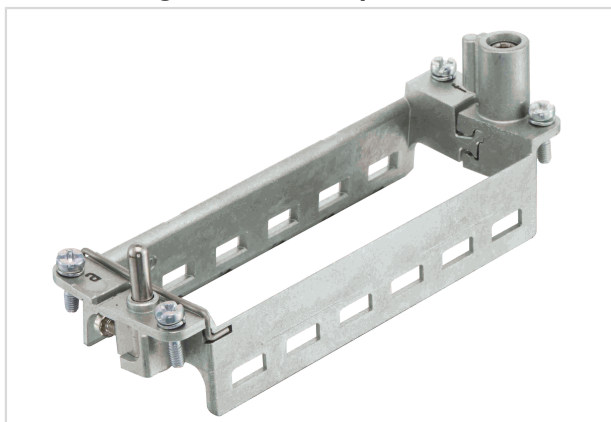

## Han hinged frame plus, for 6 modules a-f

Image is for illustration purposes only. Please refer to product description.

Part number	09 14 024 0371
Specification	Han hinged frame plus, for 6 modules a-f
HARTING eCatalogue	<a href="https://b2b.harting.com/09140240371">https://b2b.harting.com/09140240371</a>

### Identification

Category	Accessories
Series	Han-Modular®
Type of accessory	Hinged frame plus
Description of the accessory	for 6 modules a ... f
Features	Conductor cross-section PE (power side) 4 ... 10 mm <sup>2</sup> Conductor cross-section PE (signal side) 1 ... 2.5 mm <sup>2</sup>