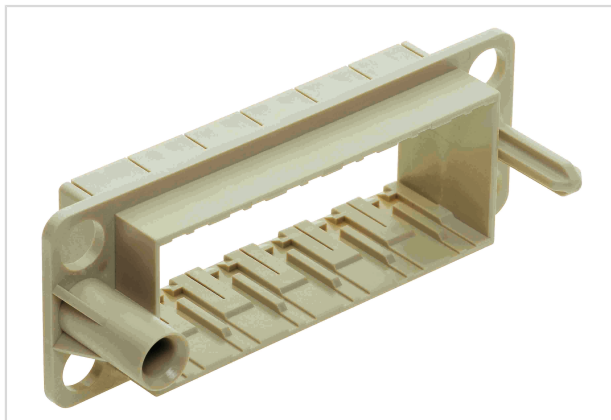

Docking Frame for 6 modules, float mount

Image is for illustration purposes only. Please refer to product description.

Part number	09 14 024 1701
Specification	Docking Frame for 6 modules, float mount
HARTING eCatalogue	https://b2b.harting.com/09140241701

Identification

Category	Accessories
Series	Han-Modular®
Type of accessory	Docking frame
Description of the accessory	Float mount for 6 modules A ... F

Technical characteristics

Limiting temperature	-40 ... +125 °C
Mating cycles	≥500
Mating cycles with other HMC components	≥10,000
Degree of protection acc. to IEC 60529	IP20
Floating tolerance	±2 mm
Lock-in range	±4 mm

Pushing Performance

Material properties

REACH SVHC substances No

Specifications and approvals

Specifications	EN 60664-1 IEC 61984
----------------	-------------------------

Commercial data

Packaging size	2
Net weight	28.08 g
Country of origin	Germany
European customs tariff number	85389099
eCl@ss	27440206 Module carrier frame for industrial connectors