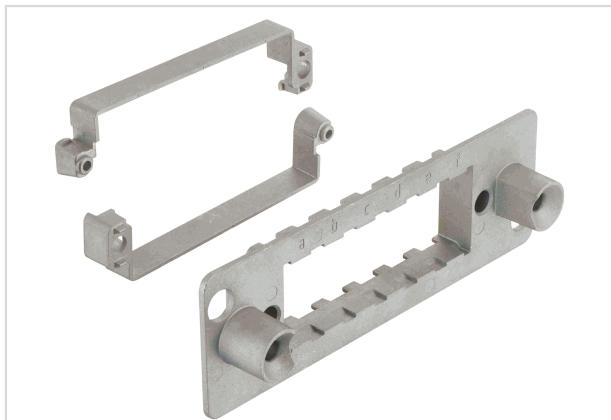

Han 24Mod Docking Frame Moveable, Set

Image is for illustration purposes only. Please refer to product description.

Part number	09 14 024 1706
Specification	Han 24Mod Docking Frame Moveable, Set
HARTING eCatalogue	https://b2b.harting.com/09140241706

Identification

Category	Accessories
Series	Han-Modular®
Type of accessory	Docking frame
Description of the accessory	Float mount for 6 modules a ... f

Version

Details	Please use float washer 09140009936 for float mounting.
---------	---

Technical characteristics

Limiting temperature	-40 ... +125 °C
Mating cycles	≥500
Mating cycles with other HMC components	≥10,000
Floating tolerance	±2 mm
Lock-in range	±4 mm

Material properties

Material	Zinc die-cast
RoHS	compliant
ELV status	compliant
China RoHS	e
REACH Annex XVII substances	No
REACH ANNEX XIV substances	No