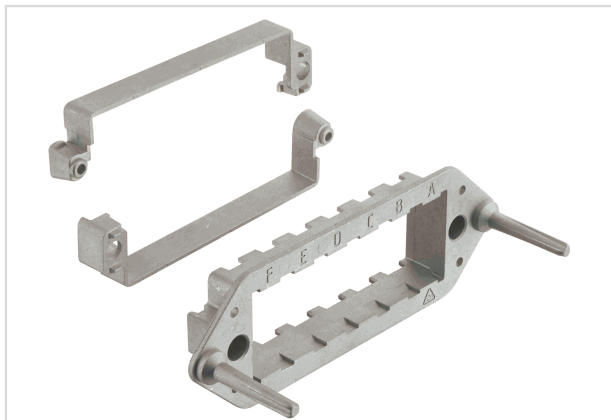

Han 24Mod Docking Frame Fixed, Set

Image is for illustration purposes only. Please refer to product description.

Part number	09 14 024 1716
Specification	Han 24Mod Docking Frame Fixed, Set
HARTING eCatalogue	https://b2b.harting.com/09140241716

Identification

Category	Accessories
Series	Han-Modular®
Type of accessory	Docking frame
Description of the accessory	Fixed for 6 modules A ... F

Technical characteristics

Limiting temperature	-40 ... +125 °C
Mating cycles	≥500
Mating cycles with other HMC components	≥10,000
Floating tolerance	±2 mm
Lock-in range	±4 mm

Pushing Performance

Material properties

California Proposition 65 substances	Nickel Lead
--------------------------------------	----------------

Specifications and approvals

Specifications	EN 60664-1 IEC 61984
----------------	-------------------------