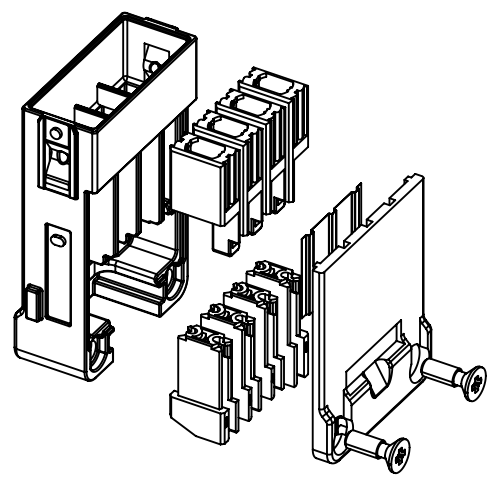

A

B

C

D

wiring acc. EIA/TIA 568A
view from termination side

brown	8 ●	● 7	brown/white
blue	4 ●	● 5	blue/white
orange	6 ●	● 3	orange/white
green	2 ●	● 1	green/white

Male contact		
Part number	Wire gauge	
	mm ²	AWG
09932005576	0,13-0,33mm ²	22-26

	All Dimensions in mm Original Size DIN A4		Scale 2:1	Free size tol.		Ref.	
	All rights reserved		Created by HELLMANN	Inspected by BERGHORN	Standardisation RUETERA	Date 2018-08-21	State Final Release
Department EL PD		Title Han Gigabit HMC insert M, Cat. 7				Doc-Key / ECM-Nr. 100749601/UGD/000/E 500000138963	
HARTING Electric GmbH & Co. KG D-32339 Espelkamp		Type TB	Number 09 14 208 3031			Rev. E	Page 1/1