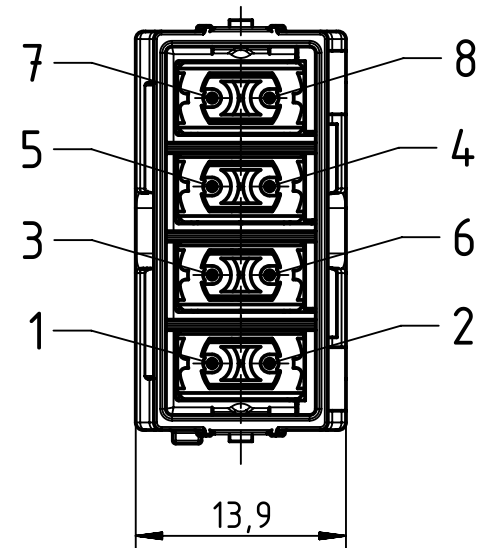

A

B

C

D

wiring acc. EIA/TIA 568A
view from termination side

brown	8 ●	● 7	brown/white
blue	4 ●	● 5	blue/white
orange	6 ●	● 3	orange/white
green	2 ●	● 1	green/white

Male contact		
Part number	Wire gauge	
	mm ²	AWG
09932005576	0,13-0,33mm ²	22-26

	All Dimensions in mm Original Size DIN A4		Scale 2:1	Free size tol.		Ref.	
	All rights reserved		Created by HELLMANN	Inspected by BERGHORN	Standardisation RUETERA	Date 2018-08-21	State Final Release
Department EL PD		Title Han Gigabit HMC insert M, Cat. 7				Doc-Key / ECM-Nr. 100749601/UGD/000/E 500000138963	
HARTING Electric GmbH & Co. KG D-32339 Espelkamp		Type TB	Number 09 14 208 3031			Rev. E	Page 1/1