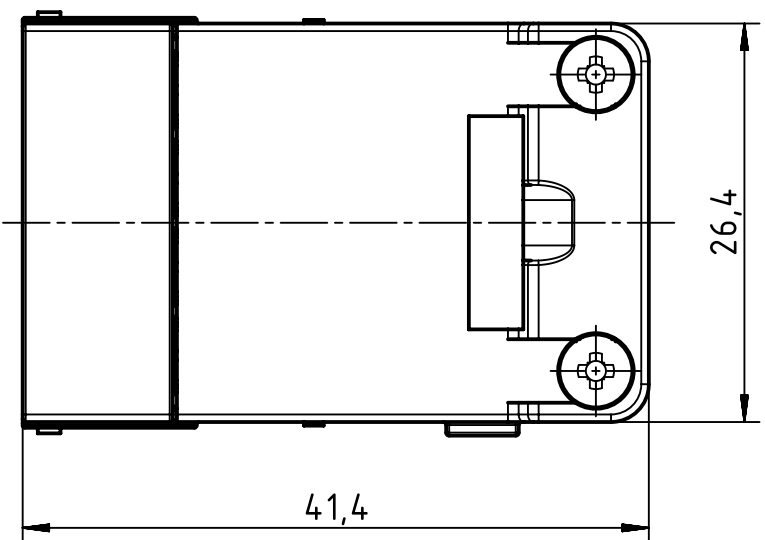

A

B

C

D

wiring acc. EIA/TIA 568A
view from termination side

brown	8 ●	● 7	brown/white
blue	4 ●	● 5	blue/white
orange	6 ●	● 3	orange/white
green	2 ●	● 1	green/white

Male contact		
Part number	Wire gauge	
	mm ²	AWG
09932005576	0,13-0,33mm ²	22-26

	All Dimensions in mm Original Size DIN A4		Scale 2:1	Free size tol.		Ref.	
	All rights reserved		Created by HELLMANN	Inspected by BERGHORN	Standardisation RUETERA	Date 2018-08-21	State Final Release
Department EL PD		Title Han Gigabit HMC insert M, Cat. 7				Doc-Key / ECM-Nr. 100749601/UGD/000/E 500000138963	
HARTING Electric GmbH & Co. KG D-32339 Espelkamp		Type TB	Number 09 14 208 3031			Rev. E	Page 1/1